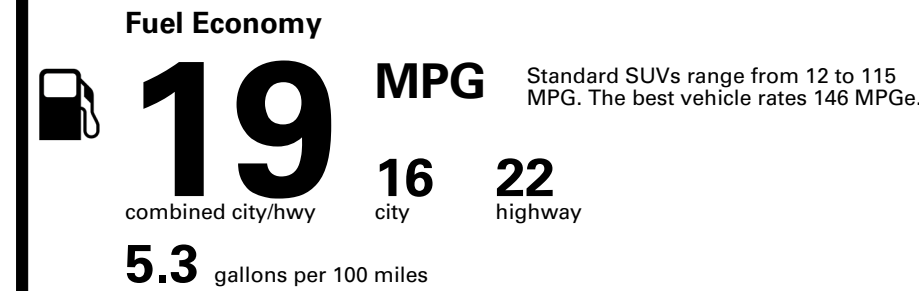

TOTAL PRICE: \$86,505.00

EPA DOT Fuel Economy and Environment

Gasoline Vehicle

You spend \$8,000
more in fuel costs over 5 years compared to the average new vehicle.

Annual fuel cost \$3,300

Fuel Economy & Greenhouse Gas Rating (tailpipe only)