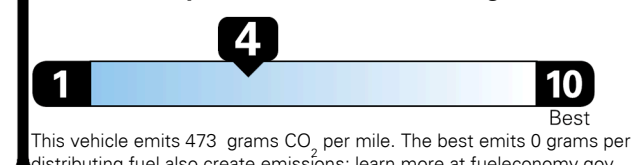

TOTAL PRICE: \$85,925.00

EPA DOT Fuel Economy and Environment

Gasoline Vehicle

Fuel Economy

19 MPG
combined city/hwy

16 MPG
city

22 MPG
highway

5.3 gallons per 100 miles

Standard SUVs range from 12 to 115 MPG. The best vehicle rates 146 MPGe.

You spend \$8,000
more in fuel costs over 5 years compared to the average new vehicle.

Annual fuel cost \$3,300

Fuel Economy & Greenhouse Gas Rating (tailpipe only)