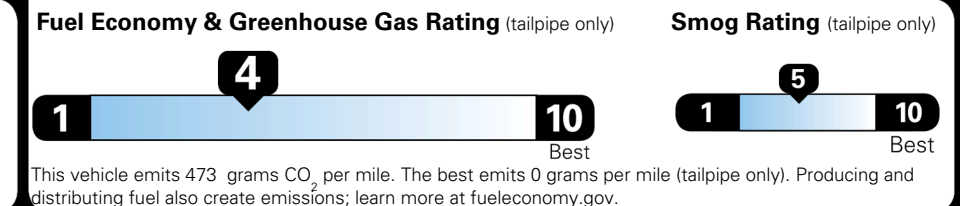

Full Tank of Gas

GENESIS WARRANTY

- 5-year/60,000-mile New Vehicle Warranty*
- 10-year/100,000-mile Powertrain Warranty*
- 7-year/Unlimited-mile Anti-perforation Warranty*
- Limited warranties, see retailer for details

Manufacturer's Suggested Retail Price: $83,250.00

ADDED FEATURES:

- *VIK BLACK(PH3) Paint $650.00
- Accessories
- *All Season Fitted Liners $235.00
- *Cargo Mat $200.00
- *Fragrance Cartridges $160.00
- *Severe Weather Kit $85.00
- *Cargo Net $80.00
- *First Aid Kit $65.00
- *Cargo Blocks $40.00
- *NFC Key Card $30.00

SOLD TO: WA706
GENESIS OF KIRKLAND
11930 124TH AVE NE
KIRKLAND WA 98034

SHIPPED TO: WA706

VIN: KMUHCESC2TU349086	EXTERIOR COLOR: VIK BLACK	INTERIOR/SEAT COLOR: OBSIDIAN BLACK/OBSIDIAN
MODEL: 8SBAAJ9GW5A5	PORT OF ENTRY: PT	TRANSPORT: TRUCK
EMISSIONS: This vehicle is certified to meet emission requirements in all 50 states		ACCESSORY WEIGHT: 26 lbs./ 12 kgs.

Inland Freight & Handling : $1,495.00

TOTAL PRICE: $86,290.00

EPA DOT Fuel Economy and Environment

Gasoline Vehicle

Fuel Economy

19 MPG
combined city/hwy

16 MPG
city

22 MPG
highway

5.3 gallons per 100 miles

Standard SUVs range from 12 to 115 MPG. The best vehicle rates 146 MPGe.

You spend $8,000
more in fuel costs over 5 years compared to the average new vehicle.

Annual fuel cost $3,300

Actual results will vary for many reasons, including driving conditions and how you drive and maintain your vehicle. The average new vehicle gets 29 MPG and costs $8,500 to fuel over 5 years. Cost estimates are based on 15,000 miles per year at $ 4.15 per gallon. MPGe is miles per gasoline gallon equivalent. Vehicle emissions are a significant cause of climate change and smog.

fueleconomy.gov

Calculate personalized estimates and compare vehicles

GOVERNMENT 5-STAR SAFETY RATINGS

Overall Vehicle Score ★ ★ ★ ★ ★

Based on the combined rating of frontal, side and rollover. Should ONLY be compared to other vehicles of similar size and weight.

Frontal Crash	Driver Passenger	★ ★ ★ ★
Based on the risk of injury in a frontal impact. Should ONLY be compared to other vehicles of similar size and weight.		
Side Crash	Front seat Rear seat	★ ★ ★ ★ ★
Based on the risk of injury in a side impact.		
Rollover		★ ★ ★ ★
Based on the risk of rollover in a single-vehicle crash.		

Star ratings range from 1 to 5 stars (★★★★★) with 5 being the highest.
Source: National Highway Traffic Safety Administration (NHTSA).
www.safercar.gov or 1-888-327-4236

Manufacturer's suggested retail price includes manufacturer's recommended pre-delivery service. Gasoline license and title fees state and local taxes and dealer installed options and accessories are not included in the manufacturer's suggested retail price. This label has been affixed to this vehicle by Genesis Motor America, pursuant to the requirements of 15 U.S.C. 1231 et seq. which prohibits its removal or alteration prior to delivery to the ultimate purchaser.

PARTS CONTENT INFORMATION

FOR VEHICLES IN THIS CARLINE: U.S./CANADIAN PARTS CONTENT: 3 %
MAJOR SOURCES OF FOREIGN PARTS CONTENT: KOREA: 80 %
FOR THIS VEHICLE: FINAL ASSEMBLY POINT: ULSAN, KOREA
COUNTRY OF ORIGIN:

ENGINE: KOREA **TRANSMISSION: KOREA**
Note: Parts content does not include final assembly, distribution, or other non-parts costs.