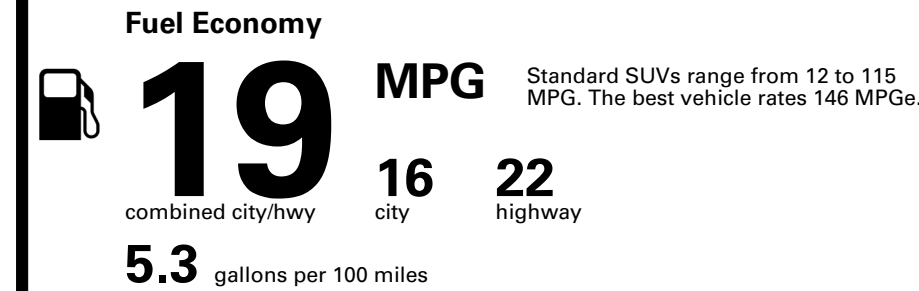

Inland Freight & Handling : \$1,495.00

TOTAL PRICE: \$86,375.00

EPA DOT Fuel Economy and Environment

Gasoline Vehicle

You spend \$8,000
more in fuel costs over 5 years
 compared to the average new vehicle.