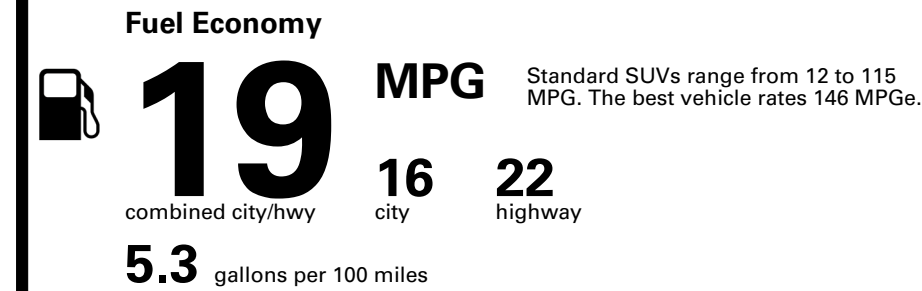

TOTAL PRICE: \$86,205.00

EPA DOT Fuel Economy and Environment

Gasoline Vehicle

You spend \$8,000
more in fuel costs over 5 years compared to the average new vehicle.

Annual fuel cost \$3,300

Fuel Economy & Greenhouse Gas Rating (tailpipe only)