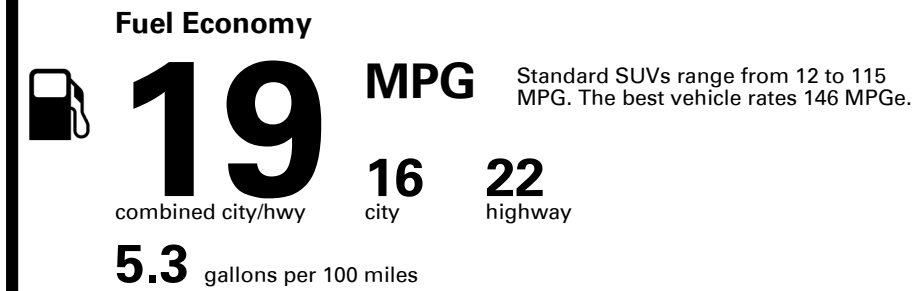

3.5T PRESTIGE BLACK FEATURES

- 22" Black Alloy Wheels w/ Floating Center Caps
- Black Brake Calipers
- Dark Headlamp Bezels, Exterior Trim, & Badging
- Nappa Leather w/ Exclusive Quilting
- Dark Interior Trim w/ Black Ash Wood
- Power Rear Seats

Full Tank of Gas

GENESIS WARRANTY

- 5-year/60,000-mile New Vehicle Warranty*
- 10-year/100,000-mile Powertrain Warranty*
- 7-year/Unlimited-mile Anti-perforation Warranty*
- Limited warranties, see retailer for details

Manufacturer's Suggested Retail Price: $83,250.00

ADDED FEATURES:

- *UYUNI WHITE(UYH) Paint $650.00
- Accessories
- *Cargo Mat $170.00
- *First Aid Kit $65.00
- *Fragrance Cartridges $160.00
- *Illuminated Door Sills $425.00
- *NFC Key Card $30.00

SOLD TO: NJ713
GENESIS OF DENVER
3103 STATE ROUTE 10 EAST
DENVER NJ 07834

SHIPPED TO: NJ713

Inland Freight & Handling : $1,495.00

VIN: KMUHCESC3TU297435	EXTERIOR COLOR: UYUNI WHITE	INTERIOR/SEAT COLOR: OBSIDIAN BLACK/OBSIDIAN
MODEL: V04B2A65	PORT OF ENTRY: PH	TRANSPORT: TRUCK
ACCESSORY WEIGHT: 8 lbs./ 4 kgs.		213 A 2256QMORNI

TOTAL PRICE: $86,245.00

EMISSIONS:
This vehicle is certified to meet emission requirements in all 50 states

EPA DOT Fuel Economy and Environment

Gasoline Vehicle

You spend $8,000
more in fuel costs over 5 years compared to the average new vehicle.

Annual fuel cost $3,300

Fuel Economy & Greenhouse Gas Rating (tailpipe only)

Smog Rating (tailpipe only)

This vehicle emits 473 grams CO₂ per mile. The best emits 0 grams per mile (tailpipe only). Producing and distributing fuel also create emissions; learn more at fueleconomy.gov.

Actual results will vary for many reasons, including driving conditions and how you drive and maintain your vehicle. The average new vehicle gets 29 MPG and costs $8,500 to fuel over 5 years. Cost estimates are based on 15,000 miles per year at $ 4.15 per gallon. MPGe is miles per gasoline gallon equivalent. Vehicle emissions are a significant cause of climate change and smog.

fueleconomy.gov

Calculate personalized estimates and compare vehicles

GOVERNMENT 5-STAR SAFETY RATINGS

This vehicle has not been rated by the government for overall vehicle score, frontal crash, side crash or rollover risk.

Source: National Highway Traffic Safety Administration (NHTSA).
www.safercar.gov or 1-888-327-4236

Manufacturer's suggested retail price includes manufacturer's recommended pre-delivery service. Gasoline license and title fees state and local taxes and dealer installed options and accessories are not included in the manufacturer's suggested retail price. This label has been affixed to this vehicle by Genesis Motor America, pursuant to the requirements of 15 U.S.C. 1231 et seq. which prohibits its removal or alteration prior to delivery to the ultimate purchaser.

PARTS CONTENT INFORMATION

FOR VEHICLES IN THIS CARLINE: U.S./CANADIAN PARTS CONTENT: 3 %

MAJOR SOURCES OF FOREIGN PARTS CONTENT: KOREA: 80 %

FOR THIS VEHICLE: FINAL ASSEMBLY POINT: ULSAN, KOREA

COUNTRY OF ORIGIN:

ENGINE: KOREA TRANSMISSION: KOREA

Note: Parts content does not include final assembly, distribution, or other non-parts costs.