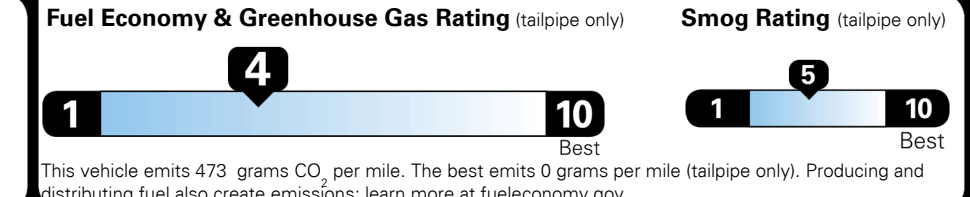

EPA DOT Fuel Economy and Environment

Gasoline Vehicle

Fuel Economy

19 MPG
combined city/hwy

16 MPG
city

22 MPG
highway

5.3 gallons per 100 miles

Standard SUVs range from 12 to 115 MPG. The best vehicle rates 146 MPGe.

You spend $8,000
more in fuel costs over 5 years
compared to the average new vehicle.

Annual fuel cost $3,300