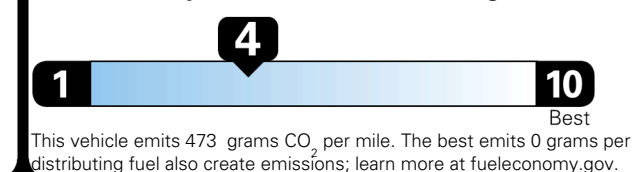

TOTAL PRICE: \$86,540.00

EPA DOT Fuel Economy and Environment

Gasoline Vehicle

Fuel Economy

19 MPG
combined city/hwy

16 MPG
city

22 MPG
highway

5.3 gallons per 100 miles

Standard SUVs range from 12 to 115 MPG. The best vehicle rates 146 MPGe.

You spend \$8,000
more in fuel costs over 5 years compared to the average new vehicle.

Annual fuel cost \$3,300

Fuel Economy & Greenhouse Gas Rating (tailpipe only)