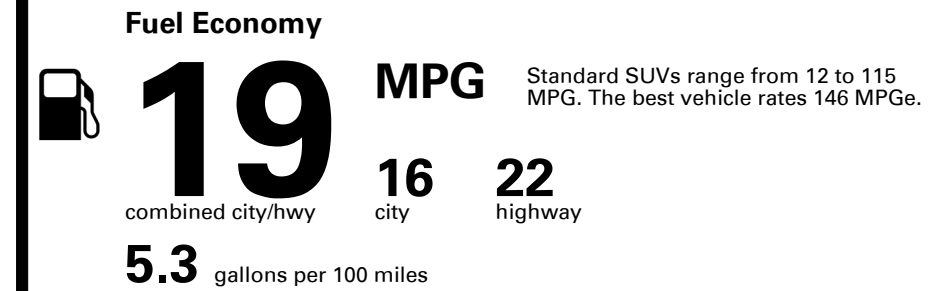

TOTAL PRICE: \$85,980.00

EPA DOT Fuel Economy and Environment

Gasoline Vehicle

You spend \$8,000
more in fuel costs over 5 years compared to the average new vehicle.

Annual fuel cost \$3,300

Fuel Economy & Greenhouse Gas Rating (tailpipe only)