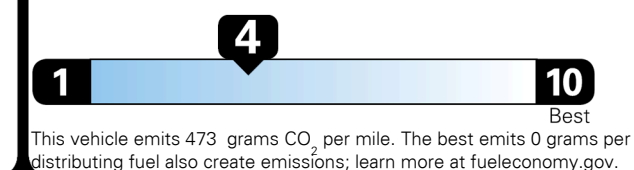

Inland Freight & Handling : \$1,495.00

TOTAL PRICE: \$86,585.00

EPA DOT Fuel Economy and Environment

Gasoline Vehicle

Fuel Economy

19 MPG
combined city/hwy

16 MPG
city

22 MPG
highway

5.3 gallons per 100 miles

Standard SUVs range from 12 to 115 MPG. The best vehicle rates 146 MPGe.

You spend \$8,000
more in fuel costs over 5 years compared to the average new vehicle.

Annual fuel cost \$3,300

Fuel Economy & Greenhouse Gas Rating (tailpipe only)

Smog Rating (tailpipe only)

Actual results will vary for many reasons, including driving conditions and how you drive and maintain your vehicle. The average new vehicle gets 29 MPG and costs \$8,500 to fuel over 5 years. Cost estimates are based on 15,000 miles per year at \$ 4.15 per gallon. MPGe is miles per gasoline gallon equivalent. Vehicle emissions are a significant cause of climate change and smog.