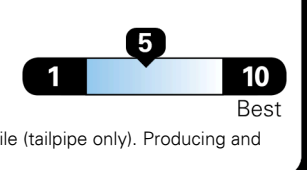

Fuel Economy & Greenhouse Gas Rating (tailpipe only)

Smog Rating (tailpipe only)

Actual results will vary for many reasons, including driving conditions and how you drive and maintain your vehicle. The average new vehicle gets 29 MPG and costs \$8,500 to fuel over 5 years. Cost estimates are based on 15,000 miles per year at \$ 4.15 per gallon. MPGe is miles per gasoline gallon equivalent. Vehicle emissions are a significant cause of climate change and smog.