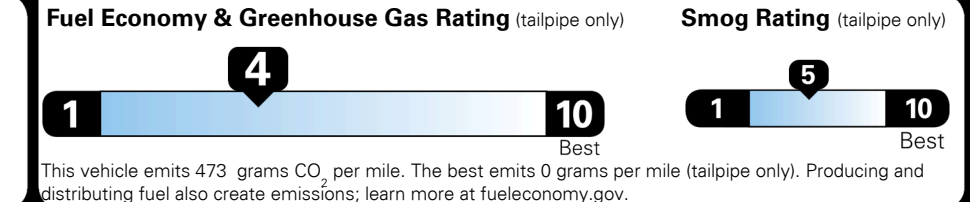

3.5T PRESTIGE BLACK FEATURES

- 22" Black Alloy Wheels w/ Floating Center Caps
- Black Brake Calipers
- Dark Headlamp Bezels, Exterior Trim, & Badging
- Nappa Leather w/ Exclusive Quilting
- Dark Interior Trim w/ Black Ash Wood
- Power Rear Seats

Full Tank of Gas

GENESIS WARRANTY

- 5-year/60,000-mile New Vehicle Warranty*
- 10-year/100,000-mile Powertrain Warranty*
- 7-year/Unlimited-mile Anti-perforation Warranty*
- Limited warranties, see retailer for details

Manufacturer's Suggested Retail Price: $83,250.00

ADDED FEATURES:

- *UYUNI WHITE(UYH) Paint $650.00

SOLD TO: LA706
GENESIS OF LAFAYETTE
6600 JOHNSTON STREET
LAFAYETTE LA 70503

SHIPPED TO: LA706

VIN: KMUHCESC5TU298618	EXTERIOR COLOR: UYUNI WHITE	INTERIOR/SEAT COLOR: OBSIDIAN BLACK/OBSIDIAN
MODEL: V04B2A65	PORT OF ENTRY: NC	TRANSPORT: TRUCK
EMISSIONS: This vehicle is certified to meet emission requirements in all 50 states		ACCESSORY WEIGHT: 0 lbs./ 0 kgs.

Inland Freight & Handling : $1,495.00

TOTAL PRICE: $85,395.00

223 A 2116VCRYST 269

EPA DOT Fuel Economy and Environment

Gasoline Vehicle

Fuel Economy

19 MPG
combined city/hwy

16 MPG
city

22 MPG
highway

5.3 gallons per 100 miles

Standard SUVs range from 12 to 115 MPG. The best vehicle rates 146 MPGe.

You spend $8,000
more in fuel costs over 5 years compared to the average new vehicle.

Annual fuel cost $3,300

Actual results will vary for many reasons, including driving conditions and how you drive and maintain your vehicle. The average new vehicle gets 29 MPG and costs $8,500 to fuel over 5 years. Cost estimates are based on 15,000 miles per year at $ 4.15 per gallon. MPGe is miles per gasoline gallon equivalent. Vehicle emissions are a significant cause of climate change and smog.

fueleconomy.gov
Calculate personalized estimates and compare vehicles

GOVERNMENT 5-STAR SAFETY RATINGS

This vehicle has not been rated by the government for overall vehicle score, frontal crash, side crash or rollover risk.

Source: National Highway Traffic Safety Administration (NHTSA).
www.safercar.gov or 1-888-327-4236

Manufacturer's suggested retail price includes manufacturer's recommended pre-delivery service. Gasoline license and title fees state and local taxes and dealer installed options and accessories are not included in the manufacturer's suggested retail price. This label has been affixed to this vehicle by Genesis Motor America, pursuant to the requirements of 15 U.S.C. 1231 et seq. which prohibits its removal or alteration prior to delivery to the ultimate purchaser.

PARTS CONTENT INFORMATION

FOR VEHICLES IN THIS CARLINE: U.S./CANADIAN PARTS CONTENT: 3 %

MAJOR SOURCES OF FOREIGN PARTS CONTENT: KOREA: 80 %

FOR THIS VEHICLE: FINAL ASSEMBLY POINT: ULSAN, KOREA

COUNTRY OF ORIGIN:

ENGINE: KOREA TRANSMISSION: KOREA

Note: Parts content does not include final assembly, distribution, or other non-parts costs.