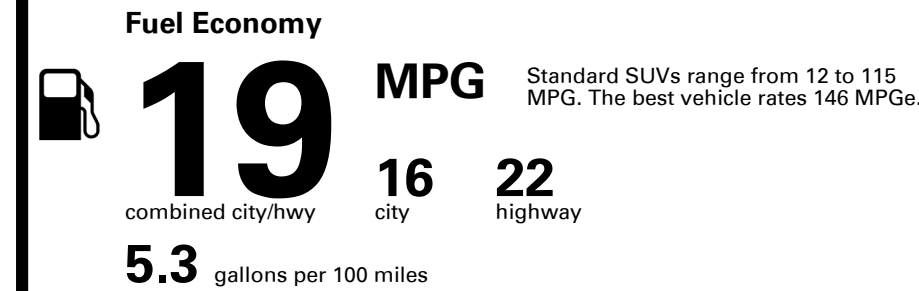

Inland Freight & Handling : \$1,495.00

TOTAL PRICE: \$85,925.00

EPA DOT Fuel Economy and Environment

Gasoline Vehicle

You spend \$8,000
more in fuel costs over 5 years
 compared to the average new vehicle.

Annual fuel cost \$3,300

Fuel Economy & Greenhouse Gas Rating (tailpipe only)

Smog Rating (tailpipe only)

Actual results will vary for many reasons, including driving conditions and how you drive and maintain your vehicle. The average new vehicle gets 29 MPG and costs \$8,500 to fuel over 5 years. Cost estimates are based on 15,000 miles per year at \$ 4.15 per gallon. MPGe is miles per gasoline gallon equivalent. Vehicle emissions are a significant cause of climate change and smog.