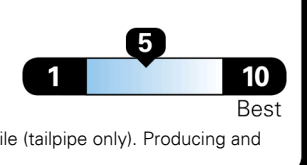

Smog Rating (tailpipe only)

Actual results will vary for many reasons, including driving conditions and how you drive and maintain your vehicle. The average new vehicle gets 29 MPG and costs $8,500 to fuel over 5 years. Cost estimates are based on 15,000 miles per year at $ 4.15 per gallon. MPGe is miles per gasoline gallon equivalent. Vehicle emissions are a significant cause of climate change and smog.

fueleconomy.gov

Calculate personalized estimates and compare vehicles