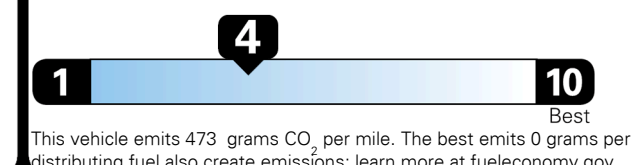

Inland Freight & Handling : \$1,495.00

TOTAL PRICE: \$85,925.00

EPA DOT Fuel Economy and Environment

Gasoline Vehicle

You spend \$8,000
more in fuel costs over 5 years
 compared to the average new vehicle.

Annual fuel cost \$3,300

Fuel Economy & Greenhouse Gas Rating (tailpipe only)

Smog Rating (tailpipe only)

Actual results will vary for many reasons, including driving conditions and how you drive and maintain your vehicle. The average new vehicle gets 29 MPG and costs \$8,500 to fuel over 5 years. Cost estimates are based on 15,000 miles per year at \$ 4.15 per gallon. MPGe is miles per gasoline gallon equivalent. Vehicle emissions are a significant cause of climate change and smog.