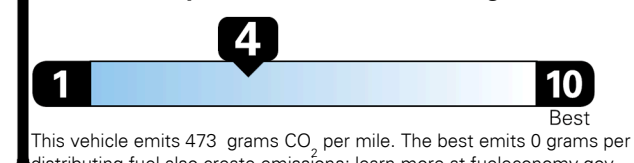

22 MPG
highway

5.3 gallons per 100 miles

Standard SUVs range from 12 to 115 MPG. The best vehicle rates 146 MPGe.

You spend \$8,000
more in fuel costs over 5 years compared to the average new vehicle.

Annual fuel cost \$3,300

Fuel Economy & Greenhouse Gas Rating (tailpipe only)

Smog Rating (tailpipe only)

Actual results will vary for many reasons, including driving conditions and how you drive and maintain your vehicle. The average new vehicle gets 29 MPG and costs \$8,500 to fuel over 5 years. Cost estimates are based on 15,000 miles per year at \$ 4.15 per gallon. MPGe is miles per gasoline gallon equivalent. Vehicle emissions are a significant cause of climate change and smog.