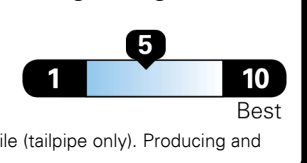

Fuel Economy & Greenhouse Gas Rating (tailpipe only)

Smog Rating (tailpipe only)

Actual results will vary for many reasons, including driving conditions and how you drive and maintain your vehicle. The average new vehicle gets 29 MPG and costs \$8,500 to fuel over 5 years. Cost estimates are based on 15,000 miles per year at \$ 4.15 per gallon. MPGe is miles per gasoline gallon equivalent. Vehicle emissions are a significant cause of climate change and smog.