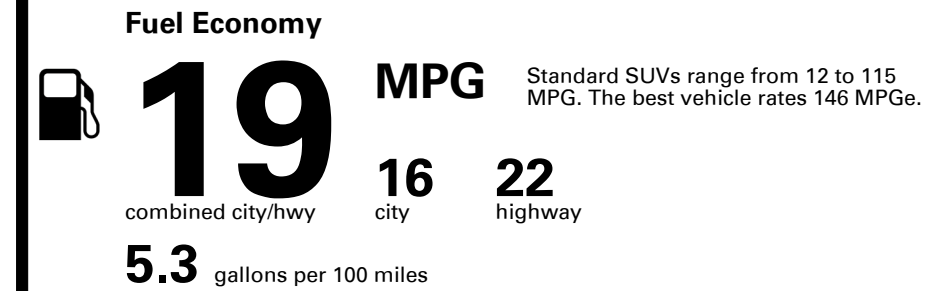

TOTAL PRICE: \$85,395.00

223 A 2116VCRYST 271

EPA DOT Fuel Economy and Environment

Gasoline Vehicle

You spend \$8,000
more in fuel costs over 5 years compared to the average new vehicle.

Annual fuel cost \$3,300