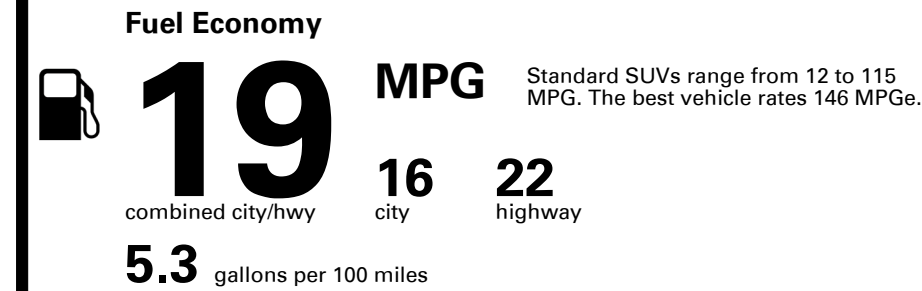

TOTAL PRICE: \$86,310.00

343 A 3506TGLOVI

EPA DOT Fuel Economy and Environment

Gasoline Vehicle

You spend \$8,000
more in fuel costs over 5 years compared to the average new vehicle.

Annual fuel cost \$3,300