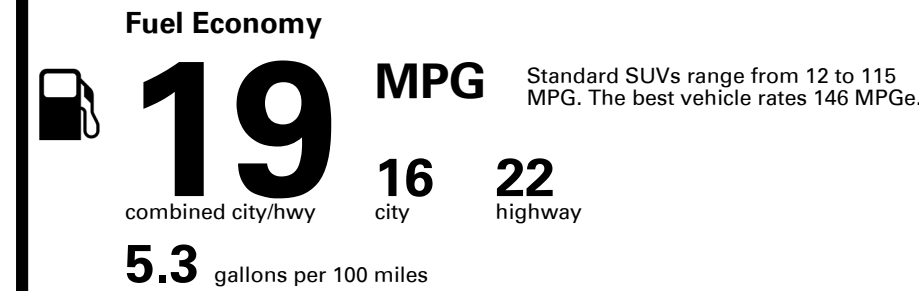

TOTAL PRICE: \$86,565.00

EPA DOT Fuel Economy and Environment

Gasoline Vehicle

You spend \$8,000
more in fuel costs over 5 years compared to the average new vehicle.

Annual fuel cost \$3,300

Fuel Economy & Greenhouse Gas Rating (tailpipe only)