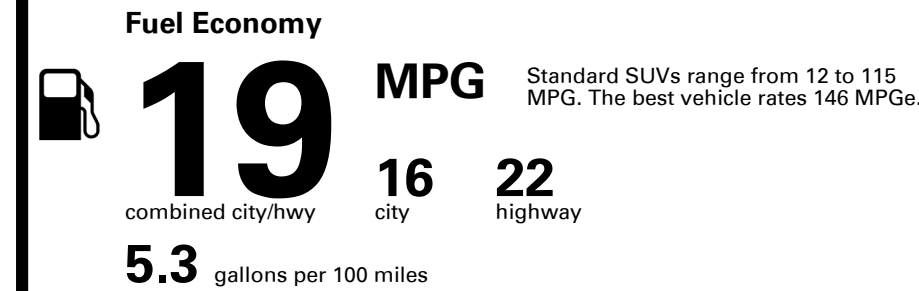

Inland Freight & Handling : \$1,495.00

TOTAL PRICE: \$86,145.00

EPA DOT Fuel Economy and Environment

Gasoline Vehicle

You spend \$8,000
 more in fuel costs over 5 years compared to the average new vehicle.