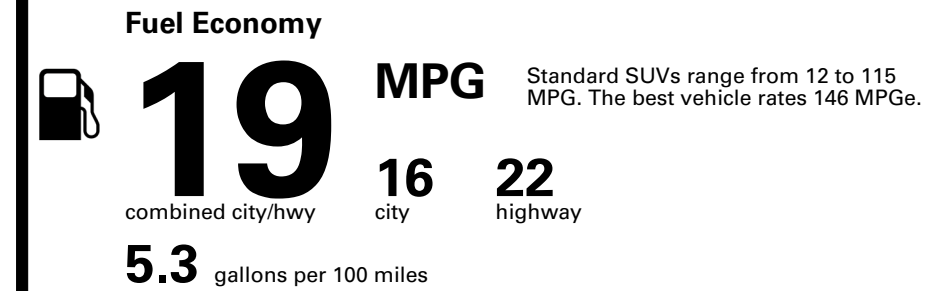

Inland Freight & Handling : \$1,495.00

TOTAL PRICE: \$86,290.00

EPA DOT Fuel Economy and Environment

Gasoline Vehicle

You spend \$8,000
more in fuel costs over 5 years compared to the average new vehicle.