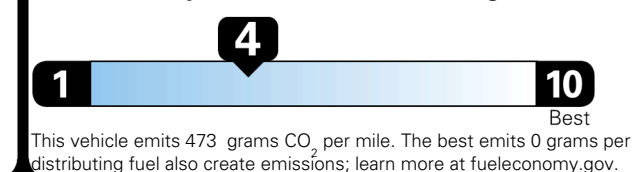

Inland Freight & Handling : \$1,495.00

TOTAL PRICE: \$86,375.00

EPA DOT Fuel Economy and Environment

Gasoline Vehicle

Fuel Economy

19 MPG
combined city/hwy

16 MPG
city

22 MPG
highway

5.3 gallons per 100 miles

Standard SUVs range from 12 to 115 MPG. The best vehicle rates 146 MPGe.

You spend \$8,000
more in fuel costs over 5 years
compared to the average new vehicle.

Annual fuel cost \$3,300

Fuel Economy & Greenhouse Gas Rating (tailpipe only)

Smog Rating (tailpipe only)

Actual results will vary for many reasons, including driving conditions and how you drive and maintain your vehicle. The average new vehicle gets 29 MPG and costs \$8,500 to fuel over 5 years. Cost estimates are based on 15,000 miles per year at \$ 4.15 per gallon. MPGe is miles per gasoline gallon equivalent. Vehicle emissions are a significant cause of climate change and smog.