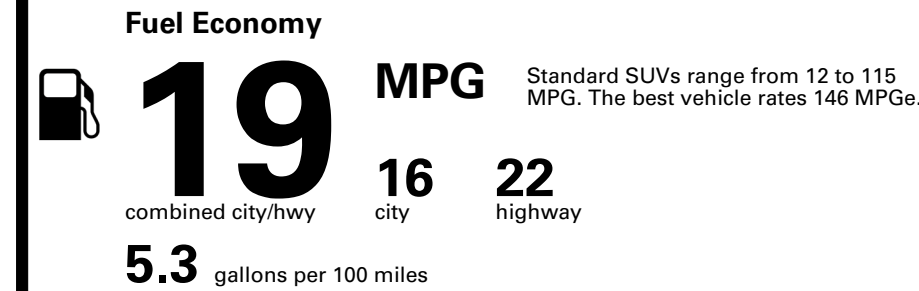

Inland Freight & Handling : \$1,495.00

TOTAL PRICE: \$86,450.00

110 A 1256LIBER 58

EPA DOT Fuel Economy and Environment

Gasoline Vehicle

You spend \$8,000
more in fuel costs over 5 years compared to the average new vehicle.

Annual fuel cost \$3,300

Fuel Economy & Greenhouse Gas Rating (tailpipe only)

Smog Rating (tailpipe only)

This vehicle emits 473 grams CO₂ per mile. The best emits 0 grams per mile (tailpipe only). Producing and distributing fuel also create emissions; learn more at fueleconomy.gov.