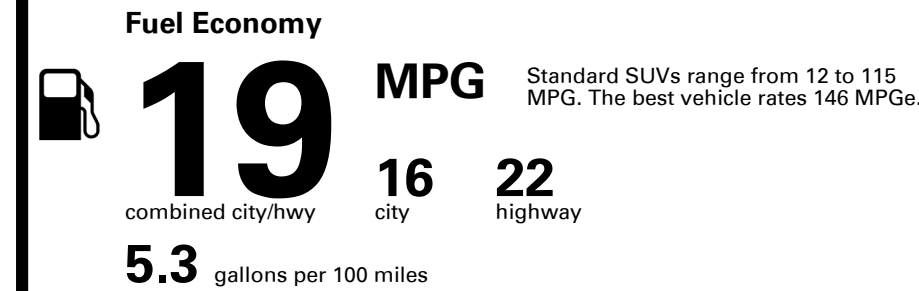

Inland Freight & Handling : \$1,495.00

TOTAL PRICE: \$86,125.00

EPA DOT Fuel Economy and Environment

Gasoline Vehicle

You spend \$8,000
more in fuel costs over 5 years compared to the average new vehicle.