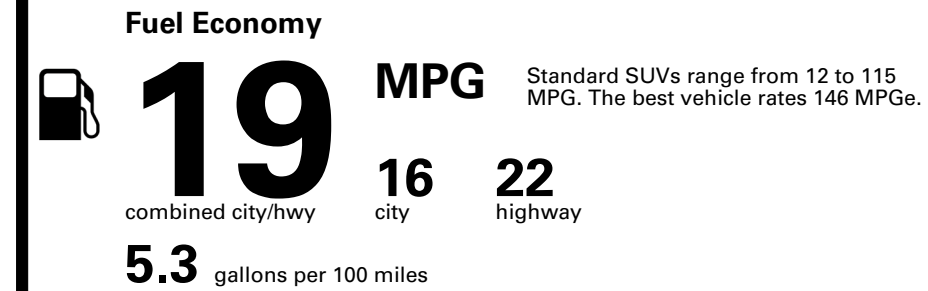

Inland Freight & Handling : \$1,495.00

TOTAL PRICE: \$86,450.00

114 A 1486ASIAN

EPA DOT Fuel Economy and Environment

Gasoline Vehicle

You spend \$8,000
more in fuel costs over 5 years compared to the average new vehicle.

Annual fuel cost \$3,300

Fuel Economy & Greenhouse Gas Rating (tailpipe only)

Smog Rating (tailpipe only)

This vehicle emits 473 grams CO₂ per mile. The best emits 0 grams per mile (tailpipe only). Producing and distributing fuel also create emissions; learn more at fueleconomy.gov.