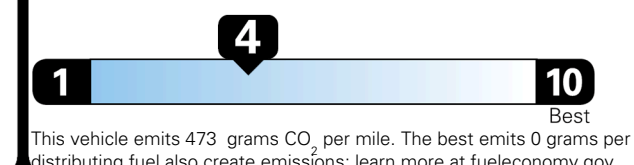

## EPA DOT Fuel Economy and Environment

Gasoline Vehicle

**Fuel Economy**

**19** MPG  
combined city/hwy

**16** MPG  
city

**22** MPG  
highway

Standard SUVs range from 12 to 115 MPG. The best vehicle rates 146 MPGe.

#### Fuel Economy & Greenhouse Gas Rating (tailpipe only)