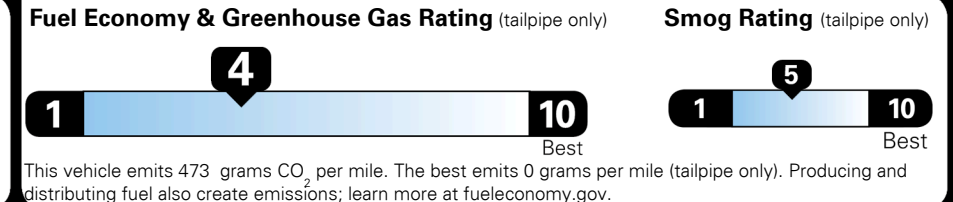

Full Tank of Gas

GENESIS WARRANTY

- 5-year/60,000-mile New Vehicle Warranty*
- 10-year/100,000-mile Powertrain Warranty*
- 7-year/Unlimited-mile Anti-perforation Warranty*
- Limited warranties, see retailer for details

Manufacturer's Suggested Retail Price: $75,950.00

ADDED FEATURES:

- *UYUNI WHITE(UYH) Paint $650.00
- Accessories
- *Cargo Net $55.00
- *First Aid Kit $65.00
- *Fragrance Cartridges $160.00
- *Mudguards $160.00
- *NFC Key Card $30.00
- *Bumper Applique $90.00

SOLD TO: OH718 SHIPPED TO: OH718
GENESIS OF COLUMBUS
2850 MORSE RD
COLUMBUS OH 43231

Inland Freight & Handling : $1,495.00

VIN: KMHDESC0TU324118	EXTERIOR COLOR: UYUNI WHITE	INTERIOR/SEAT COLOR: OBSIDIAN BLACK/OBSIDIAN
MODEL: V0482A65	PORT OF ENTRY: TC	TRANSPORT: TRUCK
ACCESSORY WEIGHT: 4 lbs./ 2 kgs.		339 A 3476TNOCC 2

TOTAL PRICE: $78,655.00

EMISSIONS:
This vehicle is certified to meet emission requirements in all 50 states

EPA DOT Fuel Economy and Environment

Gasoline Vehicle

Fuel Economy

19 MPG
combined city/hwy

16 MPG
city

22 MPG
highway

5.3 gallons per 100 miles

Standard SUVs range from 12 to 115 MPG. The best vehicle rates 146 MPGe.

You spend $8,000
more in fuel costs over 5 years compared to the average new vehicle.

Annual fuel cost $3,300

Actual results will vary for many reasons, including driving conditions and how you drive and maintain your vehicle. The average new vehicle gets 29 MPG and costs $8,500 to fuel over 5 years. Cost estimates are based on 15,000 miles per year at $ 4.15 per gallon. MPGe is miles per gasoline gallon equivalent. Vehicle emissions are a significant cause of climate change and smog.

fueleconomy.gov
Calculate personalized estimates and compare vehicles

Smartphone QR Code

GOVERNMENT 5-STAR SAFETY RATINGS

Overall Vehicle Score ★ ★ ★ ★ ★

Based on the combined rating of frontal, side and rollover. Should ONLY be compared to other vehicles of similar size and weight.

Frontal Crash	Driver Passenger	★ ★ ★ ★ ★
Based on the risk of injury in a frontal impact. Should ONLY be compared to other vehicles of similar size and weight.		
Side Crash	Front seat Rear seat	★ ★ ★ ★ ★
Based on the risk of injury in a side impact.		
Rollover		★ ★ ★ ★
Based on the risk of rollover in a single-vehicle crash.		

Manufacturer's suggested retail price includes manufacturer's recommended pre-delivery service. Gasoline license and title fees state and local taxes and dealer installed options and accessories are not included in the manufacturer's suggested retail price. This label has been affixed to this vehicle by Genesis Motor America, pursuant to the requirements of 15 U.S.C. 1231 et seq. which prohibits its removal or alteration prior to delivery to the ultimate purchaser.

Star ratings range from 1 to 5 stars (★★★★★) with 5 being the highest.
Source: National Highway Traffic Safety Administration (NHTSA).
www.safercar.gov or 1-888-327-4236

PARTS CONTENT INFORMATION

FOR VEHICLES IN THIS CARLINE: U.S./CANADIAN PARTS CONTENT: 3 %

MAJOR SOURCES OF FOREIGN PARTS CONTENT: KOREA: 80 %

FOR THIS VEHICLE: FINAL ASSEMBLY POINT: ULSAN, KOREA

COUNTRY OF ORIGIN:

ENGINE: KOREA TRANSMISSION: KOREA

Note: Parts content does not include final assembly, distribution, or other non-parts costs.