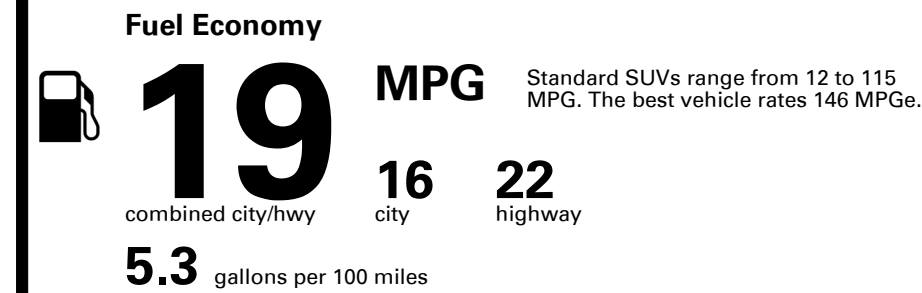

Inland Freight & Handling : \$1,495.00

TOTAL PRICE: \$79,090.00

EPA DOT Fuel Economy and Environment

Gasoline Vehicle

You spend \$8,000
 more in fuel costs over 5 years compared to the average new vehicle.