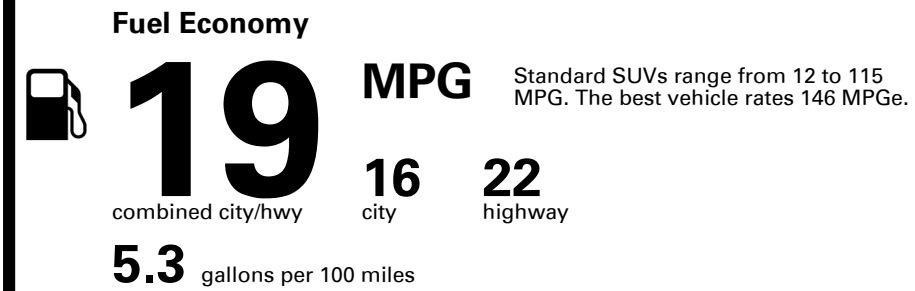

TOTAL PRICE: \$79,090.00

Inland Freight & Handling : \$1,495.00

EPA DOT Fuel Economy and Environment

Gasoline Vehicle

You spend \$8,000
 more in fuel costs over 5 years compared to the average new vehicle.