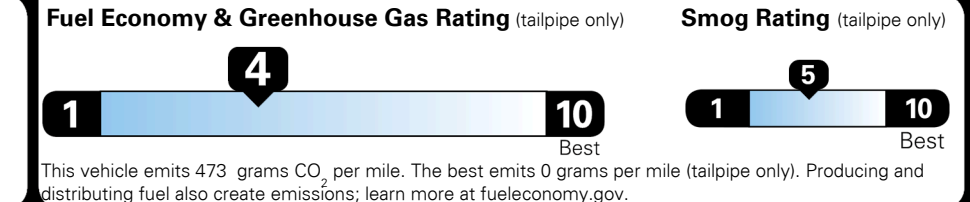

TOTAL PRICE: \$79,180.00

EPA DOT Fuel Economy and Environment

Gasoline Vehicle

Fuel Economy

19 MPG
combined city/hwy

16 MPG
city

22 MPG
highway

5.3 gallons per 100 miles

Standard SUVs range from 12 to 115 MPG. The best vehicle rates 146 MPGe.

You spend \$8,000
more in fuel costs over 5 years
 compared to the average new vehicle.

Annual fuel cost \$3,300

Actual results will vary for many reasons, including driving conditions and how you drive and maintain your vehicle. The average new vehicle gets 29 MPG and costs \$8,500 to fuel over 5 years. Cost estimates are based on 15,000 miles per year at \$ 4.15 per gallon. MPGe is miles per gasoline gallon equivalent. Vehicle emissions are a significant cause of climate change and smog.