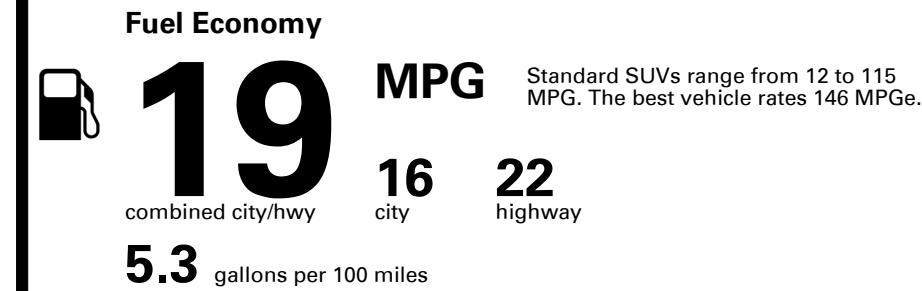

Inland Freight & Handling : \$1,495.00

TOTAL PRICE: \$79,090.00

EPA DOT Fuel Economy and Environment

Gasoline Vehicle

You spend \$8,000
more in fuel costs over 5 years
 compared to the average new vehicle.