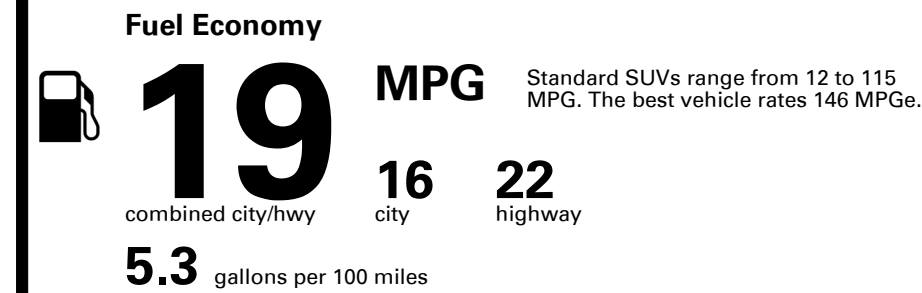

Inland Freight & Handling : \$1,495.00

TOTAL PRICE: \$79,070.00

EPA DOT Fuel Economy and Environment

Gasoline Vehicle

You spend \$8,000
 more in fuel costs over 5 years compared to the average new vehicle.