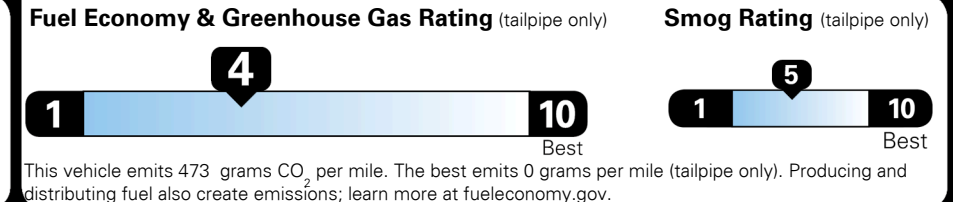

Full Tank of Gas

GENESIS WARRANTY

- 5-year/60,000-mile New Vehicle Warranty*
- 10-year/100,000-mile Powertrain Warranty*
- 7-year/Unlimited-mile Anti-perforation Warranty*
- Limited warranties, see retailer for details

Manufacturer's Suggested Retail Price: $75,950.00

ADDED FEATURES:

- *CAPRI BLUE(NRB) Paint $650.00
- *Cargo Net $80.00
- *Fragrance Cartridges $160.00
- *NFC Key Card $30.00
- *Side Steps $755.00

SOLD TO: NJ713   **SHIPPED TO: NJ713**
GENESIS OF DENVILLE
3103 STATE ROUTE 10 EAST
DENVILLE NJ 07834

VIN: KMUHDESC6TU338069	EXTERIOR COLOR: CAPRI BLUE	INTERIOR/SEAT COLOR: EARTH BROWN/SMOKY
MODEL: V0482A65	PORT OF ENTRY: PH	TRANSPORT: TRUCK
EMISSIONS: This vehicle is certified to meet emission requirements in all 50 states		ACCESSORY WEIGHT: 37 lbs./ 17 kgs.

TOTAL PRICE: $79,120.00

54 A 0746QTITAN

Inland Freight & Handling : $1,495.00

EPA DOT Fuel Economy and Environment

Gasoline Vehicle

Fuel Economy

19 MPG
combined city/hwy

16 MPG
city

22 MPG
highway

5.3 gallons per 100 miles

Standard SUVs range from 12 to 115 MPG. The best vehicle rates 146 MPGe.

You spend $8,000
more in fuel costs over 5 years compared to the average new vehicle.

Annual fuel cost $3,300

Actual results will vary for many reasons, including driving conditions and how you drive and maintain your vehicle. The average new vehicle gets 29 MPG and costs $8,500 to fuel over 5 years. Cost estimates are based on 15,000 miles per year at $ 4.15 per gallon. MPGe is miles per gasoline gallon equivalent. Vehicle emissions are a significant cause of climate change and smog.

fueleconomy.gov
Calculate personalized estimates and compare vehicles

Smartphone QR Code

GOVERNMENT 5-STAR SAFETY RATINGS

Overall Vehicle Score ★ ★ ★ ★ ★

Based on the combined rating of frontal, side and rollover. Should ONLY be compared to other vehicles of similar size and weight.

Frontal Crash	Driver Passenger	★ ★ ★ ★ ★
Based on the risk of injury in a frontal impact. Should ONLY be compared to other vehicles of similar size and weight.		
Side Crash	Front seat Rear seat	★ ★ ★ ★ ★
Based on the risk of injury in a side impact.		
Rollover		★ ★ ★ ★
Based on the risk of rollover in a single-vehicle crash.		

Manufacturer's suggested retail price includes manufacturer's recommended pre-delivery service. Gasoline license and title fees state and local taxes and dealer installed options and accessories are not included in the manufacturer's suggested retail price. This label has been affixed to this vehicle by Genesis Motor America, pursuant to the requirements of 15 U.S.C. 1231 et seq. which prohibits its removal or alteration prior to delivery to the ultimate purchaser.

Star ratings range from 1 to 5 stars (★★★★★) with 5 being the highest.
Source: National Highway Traffic Safety Administration (NHTSA).
www.safercar.gov or 1-888-327-4236

PARTS CONTENT INFORMATION

FOR VEHICLES IN THIS CARLINE: U.S./CANADIAN PARTS CONTENT: 3 %

MAJOR SOURCES OF FOREIGN PARTS CONTENT: KOREA: 80 %

FOR THIS VEHICLE: FINAL ASSEMBLY POINT: ULSAN, KOREA

COUNTRY OF ORIGIN:

ENGINE: KOREA   TRANSMISSION: KOREA

Note: Parts content does not include final assembly, distribution, or other non-parts costs.