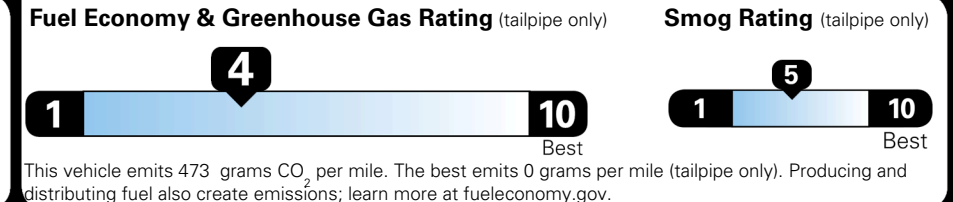

Full Tank of Gas

GENESIS WARRANTY

- 5-year/60,000-mile New Vehicle Warranty*
- 10-year/100,000-mile Powertrain Warranty*
- 7-year/Unlimited-mile Anti-perforation Warranty*
- Limited warranties, see retailer for details

Manufacturer's Suggested Retail Price: $75,950.00

ADDED FEATURES:

- *MAKALU GRAY(NCM) Paint $650.00
- *Crossbars $520.00
- *All Season Fitted Liners $235.00
- *Cargo Mat $200.00
- *Fragrance Cartridges $160.00
- *Roadside Assistance Kit $105.00
- *First Aid Kit $65.00
- *Cargo Blocks $40.00
- *NFC Key Card $30.00

Inland Freight & Handling : $1,495.00

SOLD TO: TX738   **SHIPPED TO: TX738**
GENESIS OF WEST HOUSTON
16803 KATY FREEWAY
HOUSTON TX 77094

VIN: KMUHDESC6TU351789	EXTERIOR COLOR: MAKALU GRAY	INTERIOR/SEAT COLOR: OBSIDIAN BLACK/OBSIDIAN
MODEL: 8S8AAJ9GW7A5	PORT OF ENTRY: NC	ACCESSORY WEIGHT: 32 lbs./ 15 kgs.
TRANSPORT: TRUCK		

EMISSIONS:
This vehicle is certified to meet emission requirements in all 50 states

TOTAL PRICE: $79,450.00

EPA DOT Fuel Economy and Environment

Gasoline Vehicle

Fuel Economy

19 MPG
combined city/hwy

16 MPG
city

22 MPG
highway

5.3 gallons per 100 miles

Standard SUVs range from 12 to 115 MPG. The best vehicle rates 146 MPGe.

You spend $8,000
more in fuel costs over 5 years compared to the average new vehicle.

Annual fuel cost $3,300

Actual results will vary for many reasons, including driving conditions and how you drive and maintain your vehicle. The average new vehicle gets 29 MPG and costs $8,500 to fuel over 5 years. Cost estimates are based on 15,000 miles per year at $ 4.15 per gallon. MPGe is miles per gasoline gallon equivalent. Vehicle emissions are a significant cause of climate change and smog.

fueleconomy.gov

Calculate personalized estimates and compare vehicles

GOVERNMENT 5-STAR SAFETY RATINGS

Overall Vehicle Score ★ ★ ★ ★ ★

Based on the combined rating of frontal, side and rollover. Should ONLY be compared to other vehicles of similar size and weight.

Frontal Crash	Driver Passenger	★ ★ ★ ★ ★
Based on the risk of injury in a frontal impact. Should ONLY be compared to other vehicles of similar size and weight.		
Side Crash	Front seat Rear seat	★ ★ ★ ★ ★
Based on the risk of injury in a side impact.		
Rollover		★ ★ ★ ★
Based on the risk of rollover in a single-vehicle crash.		

Star ratings range from 1 to 5 stars (★★★★★) with 5 being the highest.
Source: National Highway Traffic Safety Administration (NHTSA).
www.safercar.gov or 1-888-327-4236

Manufacturer's suggested retail price includes manufacturer's recommended pre-delivery service. Gasoline license and title fees state and local taxes and dealer installed options and accessories are not included in the manufacturer's suggested retail price. This label has been affixed to this vehicle by Genesis Motor America, pursuant to the requirements of 15 U.S.C. 1231 et seq. which prohibits its removal or alteration prior to delivery to the ultimate purchaser.

PARTS CONTENT INFORMATION

FOR VEHICLES IN THIS CARLINE: U.S./CANADIAN PARTS CONTENT: 3 %

MAJOR SOURCES OF FOREIGN PARTS CONTENT: KOREA: 80 %

FOR THIS VEHICLE: FINAL ASSEMBLY POINT: ULSAN, KOREA

COUNTRY OF ORIGIN:

ENGINE: KOREA   TRANSMISSION: KOREA

Note: Parts content does not include final assembly, distribution, or other non-parts costs.