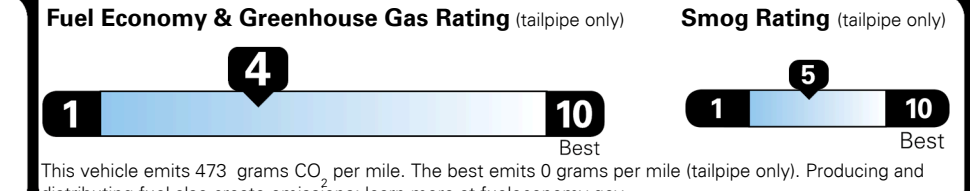

Full Tank of Gas

GENESIS WARRANTY

- 5-year/60,000-mile New Vehicle Warranty*
- 10-year/100,000-mile Powertrain Warranty*
- 7-year/Unlimited-mile Anti-perforation Warranty*
- Limited warranties, see retailer for details

Manufacturer's Suggested Retail Price: $75,950.00

ADDED FEATURES:

- *CAPRI BLUE(NRB) Paint $650.00
- Accessories
- *Cargo Net $55.00
- *Roadside Assistance Kit $105.00
- *First Aid Kit $65.00
- *NFC Key Card $30.00

SOLD TO: TX738   **SHIPPED TO: TX738**
GENESIS OF WEST HOUSTON
16803 KATY FREEWAY
HOUSTON TX 77094

VIN: KMHDESC7TU317523	EXTERIOR COLOR: CAPRI BLUE	INTERIOR/SEAT COLOR: EARTH BROWN/SMOKY
MODEL: V0482A65	PORT OF ENTRY: NC	TRANSPORT: TRUCK
EMISSIONS: This vehicle is certified to meet emission requirements in all 50 states		ACCESSORY WEIGHT: 7 lbs./ 3 kgs.

Inland Freight & Handling : $1,495.00

TOTAL PRICE: $78,350.00

EPA DOT Fuel Economy and Environment

Gasoline Vehicle

Fuel Economy

19 MPG
combined city/hwy

16 MPG
city

22 MPG
highway

5.3 gallons per 100 miles

Standard SUVs range from 12 to 115 MPG. The best vehicle rates 146 MPGe.

You spend $8,000
more in fuel costs over 5 years
compared to the average new vehicle.

Annual fuel cost $3,300

Actual results will vary for many reasons, including driving conditions and how you drive and maintain your vehicle. The average new vehicle gets 29 MPG and costs $8,500 to fuel over 5 years. Cost estimates are based on 15,000 miles per year at $ 4.15 per gallon. MPGe is miles per gasoline gallon equivalent. Vehicle emissions are a significant cause of climate change and smog.

fueleconomy.gov
Calculate personalized estimates and compare vehicles

GOVERNMENT 5-STAR SAFETY RATINGS

Overall Vehicle Score ★ ★ ★ ★ ★

Based on the combined rating of frontal, side and rollover. Should ONLY be compared to other vehicles of similar size and weight.

Frontal Crash	Driver Passenger	★ ★ ★ ★ ★
Based on the risk of injury in a frontal impact. Should ONLY be compared to other vehicles of similar size and weight.		
Side Crash	Front seat Rear seat	★ ★ ★ ★ ★
Based on the risk of injury in a side impact.		
Rollover		★ ★ ★ ★
Based on the risk of rollover in a single-vehicle crash.		

Manufacturer's suggested retail price includes manufacturer's recommended pre-delivery service. Gasoline license and title fees state and local taxes and dealer installed options and accessories are not included in the manufacturer's suggested retail price. This label has been affixed to this vehicle by Genesis Motor America, pursuant to the requirements of 15 U.S.C. 1231 et seq. which prohibits its removal or alteration prior to delivery to the ultimate purchaser.

Star ratings range from 1 to 5 stars (★★★★★) with 5 being the highest.
Source: National Highway Traffic Safety Administration (NHTSA).
www.safercar.gov or 1-888-327-4236

PARTS CONTENT INFORMATION

FOR VEHICLES IN THIS CARLINE: U.S./CANADIAN PARTS CONTENT: 3 %

MAJOR SOURCES OF FOREIGN PARTS CONTENT: KOREA: 80 %

FOR THIS VEHICLE: FINAL ASSEMBLY POINT: ULSAN, KOREA

COUNTRY OF ORIGIN:

ENGINE: KOREA   TRANSMISSION: KOREA

Note: Parts content does not include final assembly, distribution, or other non-parts costs.