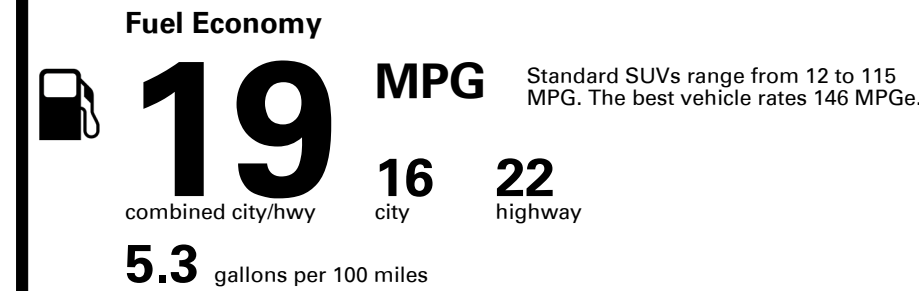

EMISSIONS:
 This vehicle is certified to meet emission requirements in all 50 states

Inland Freight & Handling : \$1,495.00

TOTAL PRICE: \$79,070.00

EPA DOT Fuel Economy and Environment

Gasoline Vehicle

You spend \$8,000
 more in fuel costs over 5 years compared to the average new vehicle.

Annual fuel cost \$3,300

Fuel Economy & Greenhouse Gas Rating (tailpipe only)

Smog Rating (tailpipe only)

This vehicle emits 473 grams CO₂ per mile. The best emits 0 grams per mile (tailpipe only). Producing and distributing fuel also create emissions; learn more at fueleconomy.gov.