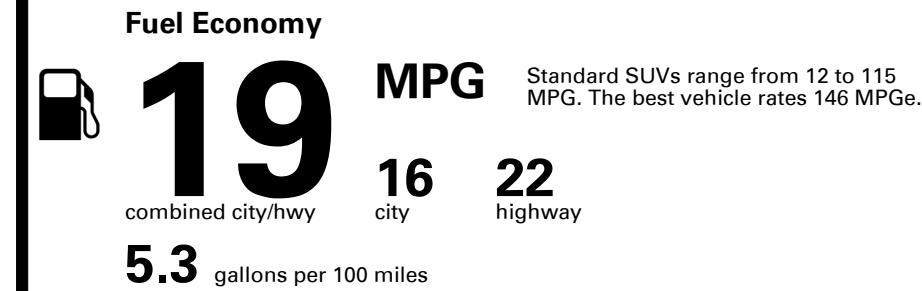

Inland Freight & Handling : \$1,495.00

TOTAL PRICE: \$78,940.00

EPA DOT Fuel Economy and Environment

Gasoline Vehicle

You spend \$8,000
 more in fuel costs over 5 years compared to the average new vehicle.