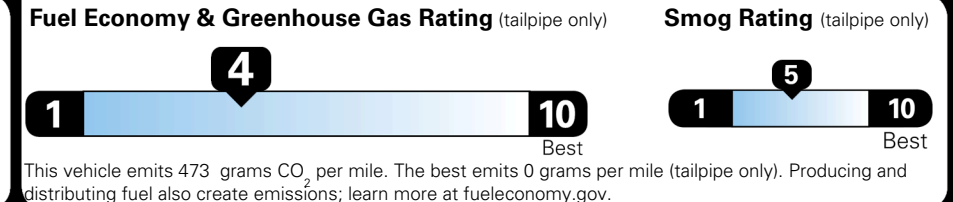

- 27" OLED Instrument Cluster & Navigation
- SiriusXM® Radio w/ 90-day trial subscription; Not Available in AK & HI
- Wireless Apple CarPlay® & Android Auto™
- Bang & Olufsen® Premium Audio
- Genesis Digital Key
- Wireless Device Charger - Front

Full Tank of Gas

GENESIS WARRANTY

- 5-year/60,000-mile New Vehicle Warranty*
- 10-year/100,000-mile Powertrain Warranty*
- 7-year/Unlimited-mile Anti-perforation Warranty*
- Limited warranties, see retailer for details

Manufacturer's Suggested Retail Price: $75,950.00

ADDED FEATURES:

Accessories

- *Tow Hitch $805.00
- *Fragrance Cartridges $160.00
- *NFC Key Card $30.00

SOLD TO: NJ713 SHIPPED TO: NJ713
GENESIS OF DENVER
3103 STATE ROUTE 10 EAST
DENVER NJ 07834

VIN: KMHDESC8TU338168	EXTERIOR COLOR: ALTA WHITE	INTERIOR/SEAT COLOR: VANILLA BEIGE/SMOKY
MODEL: 8S8AAJ9GW7A5	PORT OF ENTRY: PH	TRANSPORT: TRUCK
EMISSIONS: This vehicle is certified to meet emission requirements in all 50 states		ACCESSORY WEIGHT: 75 lbs./ 34 kgs.

TOTAL PRICE: $78,440.00

54 A 0746QTITAN 3

Inland Freight & Handling : $1,495.00

EPA DOT Fuel Economy and Environment

Gasoline Vehicle

Fuel Economy

19 MPG
combined city/hwy

16 MPG
city

22 MPG
highway

5.3 gallons per 100 miles

Standard SUVs range from 12 to 115 MPG. The best vehicle rates 146 MPGe.

You spend $8,000
more in fuel costs over 5 years compared to the average new vehicle.

Annual fuel cost $3,300

Actual results will vary for many reasons, including driving conditions and how you drive and maintain your vehicle. The average new vehicle gets 29 MPG and costs $8,500 to fuel over 5 years. Cost estimates are based on 15,000 miles per year at $ 4.15 per gallon. MPGe is miles per gasoline gallon equivalent. Vehicle emissions are a significant cause of climate change and smog.

fueleconomy.gov
Calculate personalized estimates and compare vehicles

Smartphone QR Code

GOVERNMENT 5-STAR SAFETY RATINGS

Overall Vehicle Score ★ ★ ★ ★ ★

Based on the combined rating of frontal, side and rollover. Should ONLY be compared to other vehicles of similar size and weight.

Frontal Crash	Driver Passenger	★ ★ ★ ★
Based on the risk of injury in a frontal impact. Should ONLY be compared to other vehicles of similar size and weight.		
Side Crash	Front seat Rear seat	★ ★ ★ ★ ★
Based on the risk of injury in a side impact.		
Rollover		★ ★ ★ ★
Based on the risk of rollover in a single-vehicle crash.		

Manufacturer's suggested retail price includes manufacturer's recommended pre-delivery service. Gasoline license and title fees state and local taxes and dealer installed options and accessories are not included in the manufacturer's suggested retail price. This label has been affixed to this vehicle by Genesis Motor America, pursuant to the requirements of 15 U.S.C. 1231 et seq. which prohibits its removal or alteration prior to delivery to the ultimate purchaser.

Star ratings range from 1 to 5 stars (★★★★★) with 5 being the highest.
Source: National Highway Traffic Safety Administration (NHTSA).
www.safercar.gov or 1-888-327-4236

PARTS CONTENT INFORMATION

FOR VEHICLES IN THIS CARLINE: U.S./CANADIAN PARTS CONTENT: 3 %
MAJOR SOURCES OF FOREIGN PARTS CONTENT: KOREA: 80 %
FOR THIS VEHICLE: FINAL ASSEMBLY POINT: ULSAN, KOREA
COUNTRY OF ORIGIN:

ENGINE: KOREA **TRANSMISSION: KOREA**
Note: Parts content does not include final assembly, distribution, or other non-parts costs.