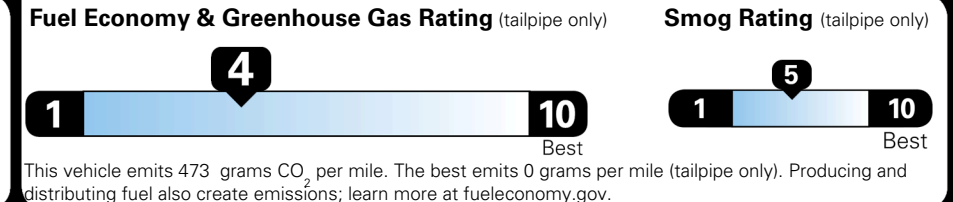

Full Tank of Gas

GENESIS WARRANTY

- 5-year/60,000-mile New Vehicle Warranty*
- 10-year/100,000-mile Powertrain Warranty*
- 7-year/Unlimited-mile Anti-perforation Warranty*
- Limited warranties, see retailer for details

Manufacturer's Suggested Retail Price: $75,950.00

ADDED FEATURES:

- *CAPRI BLUE(NRB) Paint $650.00
- *Illuminated Door Sills $425.00
- *All Season Fitted Liners $235.00
- *Cargo Mat $200.00
- *Fragrance Cartridges $160.00
- *Roadside Assistance Kit $105.00
- *Bumper Applique $90.00
- *Cargo Net $80.00
- *First Aid Kit $65.00
- *Cargo Blocks $40.00
- *NFC Key Card $30.00

SOLD TO: NJ713 SHIPPED TO: NJ713
GENESIS OF DENVERVILLE
3103 STATE ROUTE 10 EAST
DENVERVILLE NJ 07834

VIN: KMHDESC8TU350109	EXTERIOR COLOR: CAPRI BLUE	INTERIOR/SEAT COLOR: EARTH BROWN/SMOKY
MODEL: 8S8AAJ9GW7A5	PORT OF ENTRY: PH	TRANSPORT: TRUCK
EMISSIONS: This vehicle is certified to meet emission requirements in all 50 states		ACCESSORY WEIGHT: 26 lbs./ 12 kgs.

Inland Freight & Handling : $1,495.00

TOTAL PRICE: $79,525.00

104 A 1306TOSCA 15

EPA DOT Fuel Economy and Environment

Gasoline Vehicle

Fuel Economy

19 MPG
combined city/hwy

16 MPG
city

22 MPG
highway

5.3 gallons per 100 miles

Standard SUVs range from 12 to 115 MPG. The best vehicle rates 146 MPGe.

You spend $8,000
more in fuel costs over 5 years compared to the average new vehicle.

Annual fuel cost $3,300

Actual results will vary for many reasons, including driving conditions and how you drive and maintain your vehicle. The average new vehicle gets 29 MPG and costs $8,500 to fuel over 5 years. Cost estimates are based on 15,000 miles per year at $ 4.15 per gallon. MPGe is miles per gasoline gallon equivalent. Vehicle emissions are a significant cause of climate change and smog.

fueleconomy.gov
Calculate personalized estimates and compare vehicles

Smartphone QR Code

GOVERNMENT 5-STAR SAFETY RATINGS

Overall Vehicle Score ★ ★ ★ ★ ★
Based on the combined rating of frontal, side and rollover. Should ONLY be compared to other vehicles of similar size and weight.

Frontal Crash	Driver Passenger	★ ★ ★ ★
Based on the risk of injury in a frontal impact. Should ONLY be compared to other vehicles of similar size and weight.		
Side Crash	Front seat Rear seat	★ ★ ★ ★ ★
Based on the risk of injury in a side impact.		
Rollover		★ ★ ★ ★
Based on the risk of rollover in a single-vehicle crash.		

Manufacturer's suggested retail price includes manufacturer's recommended pre-delivery service. Gasoline license and title fees state and local taxes and dealer installed options and accessories are not included in the manufacturer's suggested retail price. This label has been affixed to this vehicle by Genesis Motor America, pursuant to the requirements of 15 U.S.C. 1231 et seq. which prohibits its removal or alteration prior to delivery to the ultimate purchaser.

Star ratings range from 1 to 5 stars (★★★★★) with 5 being the highest.
Source: National Highway Traffic Safety Administration (NHTSA).
www.safercar.gov or 1-888-327-4236

PARTS CONTENT INFORMATION

FOR VEHICLES IN THIS CARLINE: U.S./CANADIAN PARTS CONTENT: 3 %
MAJOR SOURCES OF FOREIGN PARTS CONTENT: KOREA: 80 %
FOR THIS VEHICLE: FINAL ASSEMBLY POINT: ULSAN, KOREA
COUNTRY OF ORIGIN:

ENGINE: KOREA **TRANSMISSION: KOREA**
Note: Parts content does not include final assembly, distribution, or other non-parts costs.