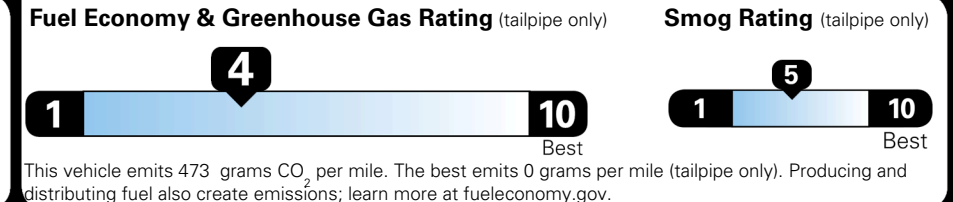

Full Tank of Gas

GENESIS WARRANTY

- 5-year/60,000-mile New Vehicle Warranty*
- 10-year/100,000-mile Powertrain Warranty*
- 7-year/Unlimited-mile Anti-perforation Warranty*
- Limited warranties, see retailer for details

Manufacturer's Suggested Retail Price: $75,950.00

ADDED FEATURES:

- *UYUNI WHITE(UYH) Paint $650.00
- *Illuminated Door Sills $425.00
- *All Season Fitted Liners $235.00
- *Fragrance Cartridges $160.00
- *Bumper Applique $90.00
- *Severe Weather Kit $85.00

SOLD TO: VA701   **SHIPPED TO: VA701**
GENESIS OF ALEXANDRIA
1801 MOUNT VERNON AVE
ALEXANDRIA VA 22301

VIN: KMUHDESC8TU350532	EXTERIOR COLOR: UYUNI WHITE	INTERIOR/SEAT COLOR: OBSIDIAN BLACK/OBSIDIAN
MODEL: 8S8AAJ9GW7A5	PORT OF ENTRY: PH	TRANSPORT: TRUCK
EMISSIONS: This vehicle is certified to meet emission requirements in all 50 states		ACCESSORY WEIGHT: 18 lbs./ 8 kgs.

Inland Freight & Handling : $1,495.00

TOTAL PRICE: $79,090.00

126 A 1496GLOVI 34

EPA DOT Fuel Economy and Environment

Gasoline Vehicle

Fuel Economy

19 MPG
combined city/hwy

16 MPG
city

22 MPG
highway

5.3 gallons per 100 miles

Standard SUVs range from 12 to 115 MPG. The best vehicle rates 146 MPGe.

You spend $8,000
more in fuel costs over 5 years
compared to the average new vehicle.

Annual fuel cost $3,300

Actual results will vary for many reasons, including driving conditions and how you drive and maintain your vehicle. The average new vehicle gets 29 MPG and costs $8,500 to fuel over 5 years. Cost estimates are based on 15,000 miles per year at $ 4.15 per gallon. MPGe is miles per gasoline gallon equivalent. Vehicle emissions are a significant cause of climate change and smog.

fueleconomy.gov

Calculate personalized estimates and compare vehicles

GOVERNMENT 5-STAR SAFETY RATINGS

Overall Vehicle Score ★ ★ ★ ★ ★

Based on the combined rating of frontal, side and rollover. Should ONLY be compared to other vehicles of similar size and weight.

Frontal Crash	Driver Passenger	★ ★ ★ ★
Based on the risk of injury in a frontal impact. Should ONLY be compared to other vehicles of similar size and weight.		
Side Crash	Front seat Rear seat	★ ★ ★ ★ ★
Based on the risk of injury in a side impact.		
Rollover		★ ★ ★ ★
Based on the risk of rollover in a single-vehicle crash.		

Manufacturer's suggested retail price includes manufacturer's recommended pre-delivery service. Gasoline license and title fees state and local taxes and dealer installed options and accessories are not included in the manufacturer's suggested retail price. This label has been affixed to this vehicle by Genesis Motor America, pursuant to the requirements of 15 U.S.C. 1231 et seq. which prohibits its removal or alteration prior to delivery to the ultimate purchaser.

Star ratings range from 1 to 5 stars (★★★★★) with 5 being the highest.
Source: National Highway Traffic Safety Administration (NHTSA).
www.safercar.gov or 1-888-327-4236

PARTS CONTENT INFORMATION

FOR VEHICLES IN THIS CARLINE: U.S./CANADIAN PARTS CONTENT: 3 %

MAJOR SOURCES OF FOREIGN PARTS CONTENT: KOREA: 80 %

FOR THIS VEHICLE: FINAL ASSEMBLY POINT: ULSAN, KOREA

COUNTRY OF ORIGIN:

ENGINE: KOREA   TRANSMISSION: KOREA

Note: Parts content does not include final assembly, distribution, or other non-parts costs.