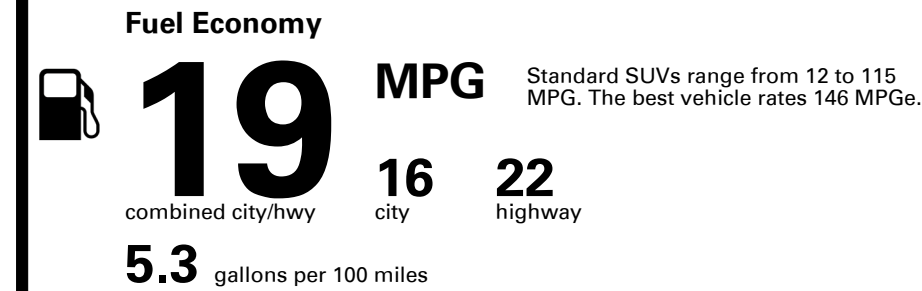

Inland Freight & Handling : \$1,495.00

TOTAL PRICE: \$79,090.00

EPA DOT Fuel Economy and Environment

Gasoline Vehicle

You spend \$8,000
 more in fuel costs over 5 years compared to the average new vehicle.