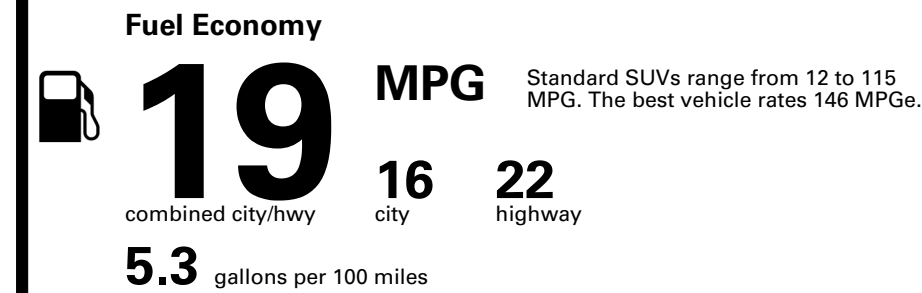

TOTAL PRICE: \$79,290.00

105 A 1386DON 3

Inland Freight & Handling : \$1,495.00

EPA DOT Fuel Economy and Environment

Gasoline Vehicle

You spend \$8,000
more in fuel costs over 5 years
 compared to the average new vehicle.

Annual fuel cost \$3,300

Fuel Economy & Greenhouse Gas Rating (tailpipe only)

Smog Rating (tailpipe only)

This vehicle emits 473 grams CO₂ per mile. The best emits 0 grams per mile (tailpipe only). Producing and distributing fuel also create emissions; learn more at fueleconomy.gov.