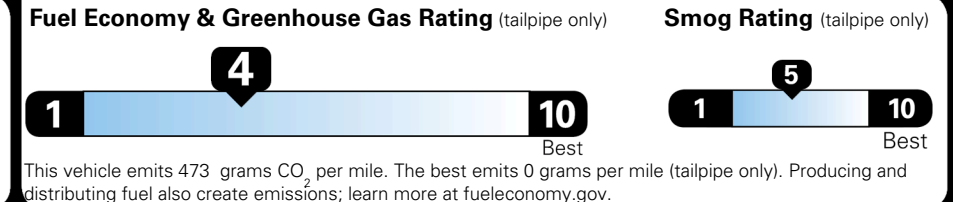

Full Tank of Gas

GENESIS WARRANTY

- 5-year/60,000-mile New Vehicle Warranty*
- 10-year/100,000-mile Powertrain Warranty*
- 7-year/Unlimited-mile Anti-perforation Warranty*
- Limited warranties, see retailer for details

Manufacturer's Suggested Retail Price: $75,950.00

ADDED FEATURES:

- *VIK BLACK(PH3) Paint $650.00
- *Crossbars $520.00
- *Cargo Mat $200.00
- *Fragrance Cartridges $160.00
- *Cargo Net $80.00
- *First Aid Kit $65.00
- *Cargo Blocks $40.00
- *NFC Key Card $30.00

SOLD TO: TX738 SHIPPED TO: TX738
GENESIS OF WEST HOUSTON
16803 KATY FREEWAY
HOUSTON TX 77094

VIN: KMUHDESC9TU351818	EXTERIOR COLOR: VIK BLACK	INTERIOR/SEAT COLOR: VANILLA BEIGE/SMOKY
MODEL: 8S8AAJ9GW7A5	PORT OF ENTRY: NC	TRANSPORT: TRUCK
EMISSIONS: This vehicle is certified to meet emission requirements in all 50 states		ACCESSORY WEIGHT: 17 lbs./ 8 kgs.

Inland Freight & Handling : $1,495.00

TOTAL PRICE: $79,190.00

EPA DOT Fuel Economy and Environment

Gasoline Vehicle

Fuel Economy

19 MPG
combined city/hwy

16 MPG
city

22 MPG
highway

5.3 gallons per 100 miles

Standard SUVs range from 12 to 115 MPG. The best vehicle rates 146 MPGe.

You spend $8,000
more in fuel costs over 5 years compared to the average new vehicle.

Annual fuel cost $3,300

Actual results will vary for many reasons, including driving conditions and how you drive and maintain your vehicle. The average new vehicle gets 29 MPG and costs $8,500 to fuel over 5 years. Cost estimates are based on 15,000 miles per year at $ 4.15 per gallon. MPGe is miles per gasoline gallon equivalent. Vehicle emissions are a significant cause of climate change and smog.

fueleconomy.gov
Calculate personalized estimates and compare vehicles

GOVERNMENT 5-STAR SAFETY RATINGS

Overall Vehicle Score ★ ★ ★ ★ ★

Based on the combined rating of frontal, side and rollover. Should ONLY be compared to other vehicles of similar size and weight.

Frontal Crash	Driver Passenger	★ ★ ★ ★ ★
Based on the risk of injury in a frontal impact. Should ONLY be compared to other vehicles of similar size and weight.		
Side Crash	Front seat Rear seat	★ ★ ★ ★ ★
Based on the risk of injury in a side impact.		
Rollover		★ ★ ★ ★
Based on the risk of rollover in a single-vehicle crash.		

Manufacturer's suggested retail price includes manufacturer's recommended pre-delivery service. Gasoline license and title fees state and local taxes and dealer installed options and accessories are not included in the manufacturer's suggested retail price. This label has been affixed to this vehicle by Genesis Motor America, pursuant to the requirements of 15 U.S.C. 1231 et seq. which prohibits its removal or alteration prior to delivery to the ultimate purchaser.

Star ratings range from 1 to 5 stars (★★★★★) with 5 being the highest.
Source: National Highway Traffic Safety Administration (NHTSA).
www.safercar.gov or 1-888-327-4236

PARTS CONTENT INFORMATION

FOR VEHICLES IN THIS CARLINE: U.S./CANADIAN PARTS CONTENT: 3 %
MAJOR SOURCES OF FOREIGN PARTS CONTENT: KOREA: 80 %
FOR THIS VEHICLE: FINAL ASSEMBLY POINT: ULSAN, KOREA
COUNTRY OF ORIGIN:

ENGINE: KOREA **TRANSMISSION: KOREA**
Note: Parts content does not include final assembly, distribution, or other non-parts costs.