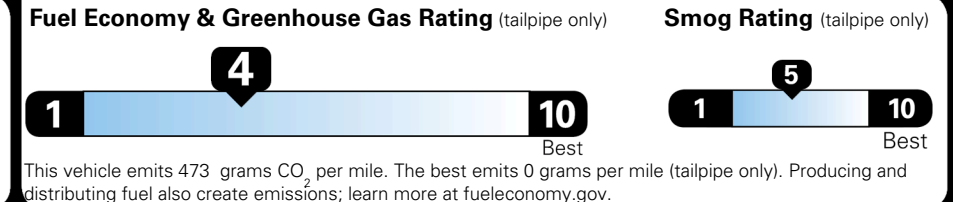

Full Tank of Gas

GENESIS WARRANTY

- 5-year/60,000-mile New Vehicle Warranty*
- 10-year/100,000-mile Powertrain Warranty*
- 7-year/Unlimited-mile Anti-perforation Warranty*
- Limited warranties, see retailer for details

Manufacturer's Suggested Retail Price: $75,950.00

ADDED FEATURES:

- *CAPRI BLUE(NRB) Paint $650.00
- *Accessories
- *Crossbars $520.00
- *All Season Fitted Liners $235.00
- *Cargo Mat $200.00
- *Fragrance Cartridges $160.00
- *Cargo Net $80.00
- *First Aid Kit $65.00
- *NFC Key Card $30.00

SOLD TO: VA702 SHIPPED TO: VA702
GENESIS OF SPRINGFIELD
7619 LOISDALE ROAD
SPRINGFIELD VA 22150

VIN: KMUHDESCXTU350323	EXTERIOR COLOR: CAPRI BLUE	INTERIOR/SEAT COLOR: OBSIDIAN BLACK/OBSIDIAN
MODEL: 8S8AAJ9GW7A5	PORT OF ENTRY: PH	TRANSPORT: TRUCK
EMISSIONS: This vehicle is certified to meet emission requirements in all 50 states		ACCESSORY WEIGHT: 28 lbs./ 13 kgs.

Inland Freight & Handling : $1,495.00

TOTAL PRICE: $79,385.00

EPA DOT Fuel Economy and Environment

Gasoline Vehicle

Fuel Economy

19 MPG
combined city/hwy

16 MPG
city

22 MPG
highway

5.3 gallons per 100 miles

Standard SUVs range from 12 to 115 MPG. The best vehicle rates 146 MPGe.

You spend $8,000
more in fuel costs over 5 years compared to the average new vehicle.

Annual fuel cost $3,300

Actual results will vary for many reasons, including driving conditions and how you drive and maintain your vehicle. The average new vehicle gets 29 MPG and costs $8,500 to fuel over 5 years. Cost estimates are based on 15,000 miles per year at $ 4.15 per gallon. MPGe is miles per gasoline gallon equivalent. Vehicle emissions are a significant cause of climate change and smog.

fueleconomy.gov
Calculate personalized estimates and compare vehicles

Smartphone QR Code

GOVERNMENT 5-STAR SAFETY RATINGS

Overall Vehicle Score ★ ★ ★ ★ ★

Based on the combined rating of frontal, side and rollover. Should ONLY be compared to other vehicles of similar size and weight.

Frontal Crash	Driver Passenger	★ ★ ★ ★ ★
Based on the risk of injury in a frontal impact. Should ONLY be compared to other vehicles of similar size and weight.		
Side Crash	Front seat Rear seat	★ ★ ★ ★ ★
Based on the risk of injury in a side impact.		
Rollover		★ ★ ★ ★ ★
Based on the risk of rollover in a single-vehicle crash.		

Manufacturer's suggested retail price includes manufacturer's recommended pre-delivery service. Gasoline license and title fees state and local taxes and dealer installed options and accessories are not included in the manufacturer's suggested retail price. This label has been affixed to this vehicle by Genesis Motor America, pursuant to the requirements of 15 U.S.C. 1231 et seq. which prohibits its removal or alteration prior to delivery to the ultimate purchaser.

Star ratings range from 1 to 5 stars (★★★★★) with 5 being the highest.
Source: National Highway Traffic Safety Administration (NHTSA).
www.safercar.gov or 1-888-327-4236

PARTS CONTENT INFORMATION

FOR VEHICLES IN THIS CARLINE: U.S./CANADIAN PARTS CONTENT: 3 %
MAJOR SOURCES OF FOREIGN PARTS CONTENT: KOREA: 80 %
FOR THIS VEHICLE: FINAL ASSEMBLY POINT: ULSAN, KOREA
COUNTRY OF ORIGIN:

ENGINE: KOREA **TRANSMISSION: KOREA**
Note: Parts content does not include final assembly, distribution, or other non-parts costs.