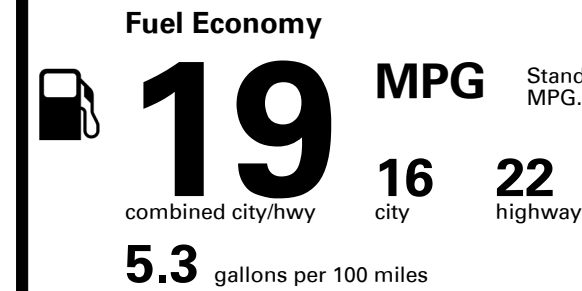

Inland Freight & Handling : \$1,495.00

TOTAL PRICE: \$84,475.00

209 A 2156TGRAND 5

EPA DOT Fuel Economy and Environment

Gasoline Vehicle

Standard SUVs range from 12 to 115 MPG. The best vehicle rates 146 MPGe.

You spend \$8,000
more in fuel costs over 5 years
 compared to the average new vehicle.

Annual fuel cost \$3,300

Fuel Economy & Greenhouse Gas Rating (tailpipe only)

Smog Rating (tailpipe only)

This vehicle emits 473 grams CO₂ per mile. The best emits 0 grams per mile (tailpipe only). Producing and distributing fuel also create emissions; learn more at fueleconomy.gov.