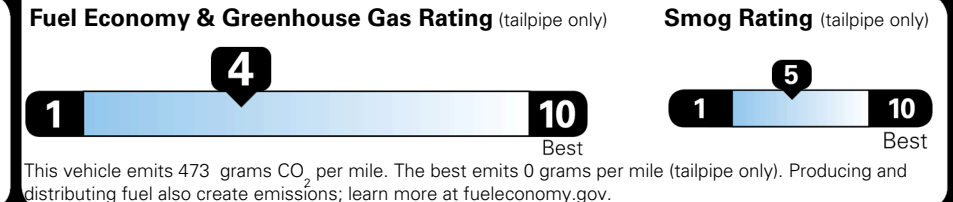

Actual results will vary for many reasons, including driving conditions and how you drive and maintain your vehicle. The average new vehicle gets 29 MPG and costs $8,500 to fuel over 5 years. Cost estimates are based on 15,000 miles per year at $ 4.15 per gallon. MPGe is miles per gasoline gallon equivalent. Vehicle emissions are a significant cause of climate change and smog.

fueleconomy.gov

Calculate personalized estimates and compare vehicles

GOVERNMENT 5-STAR SAFETY RATINGS

Overall Vehicle Score ★ ★ ★ ★ ★

Based on the combined rating of frontal, side and rollover. Should ONLY be compared to other vehicles of similar size and weight.

Frontal Crash	Driver Passenger	★ ★ ★ ★
Based on the risk of injury in a frontal impact. Should ONLY be compared to other vehicles of similar size and weight.		
Side Crash	Front seat Rear seat	★ ★ ★ ★ ★
Based on the risk of injury in a side impact.		
Rollover		★ ★ ★ ★
Based on the risk of rollover in a single-vehicle crash.		

Manufacturer's suggested retail price includes manufacturer's recommended pre-delivery service. Gasoline license and title fees state and local taxes and dealer installed options and accessories are not included in the manufacturer's suggested retail price. This label has been affixed to this vehicle by Genesis Motor America, pursuant to the requirements of 15 U.S.C. 1231 et seq. which prohibits its removal or alteration prior to delivery to the ultimate purchaser.

Star ratings range from 1 to 5 stars (★★★★★) with 5 being the highest.
Source: National Highway Traffic Safety Administration (NHTSA).
www.safercar.gov or 1-888-327-4236

PARTS CONTENT INFORMATION

FOR VEHICLES IN THIS CARLINE: U.S./CANADIAN PARTS CONTENT: 3 %

MAJOR SOURCES OF FOREIGN PARTS CONTENT: KOREA: 80 %

FOR THIS VEHICLE: FINAL ASSEMBLY POINT: ULSAN, KOREA

COUNTRY OF ORIGIN:

ENGINE: KOREA   TRANSMISSION: KOREA

Note: Parts content does not include final assembly, distribution, or other non-parts costs.