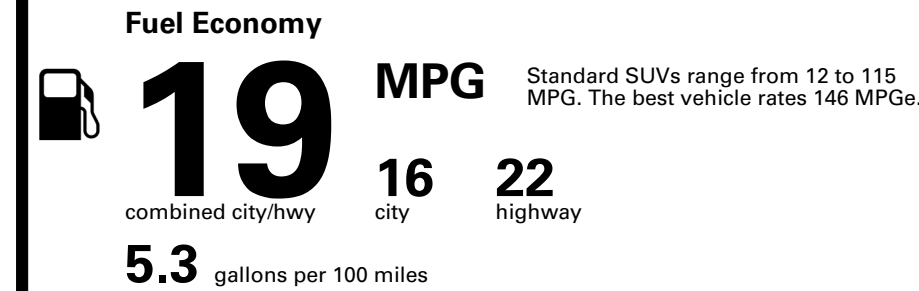

VIN: KMUHEESC0TU329218	EXTERIOR COLOR: SAVILE SILVER	INTERIOR/SEAT COLOR: VANILLA BEIGE/SMOKY
MODEL: 8S9AAJ9GW7A5	PORT OF ENTRY: PH	TRANSPORT: TRUCK
EMISSIONS: This vehicle is certified to meet emission requirements in all 50 states		ACCESSORY WEIGHT: 0 lbs./ 0 kgs.

Inland Freight & Handling : \$1,495.00

TOTAL PRICE: \$84,475.00

EPA DOT Fuel Economy and Environment

Gasoline Vehicle

You spend \$8,000
more in fuel costs over 5 years
 compared to the average new vehicle.