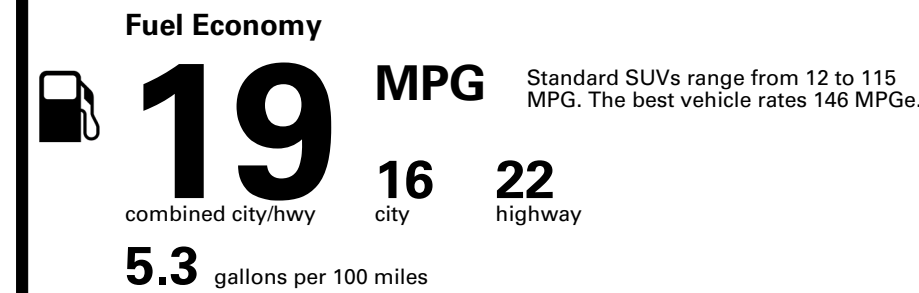

## EPA DOT Fuel Economy and Environment

Gasoline Vehicle

**You spend \$8,000**  
 more in fuel costs over 5 years compared to the average new vehicle.

**Annual fuel cost \$3,300**

Actual results will vary for many reasons, including driving conditions and how you drive and maintain your vehicle. The average new vehicle gets 29 MPG and costs \$8,500 to fuel over 5 years. Cost estimates are based on 15,000 miles per year at \$ 4.15 per gallon. MPGe is miles per gasoline gallon equivalent. Vehicle emissions are a significant cause of climate change and smog.