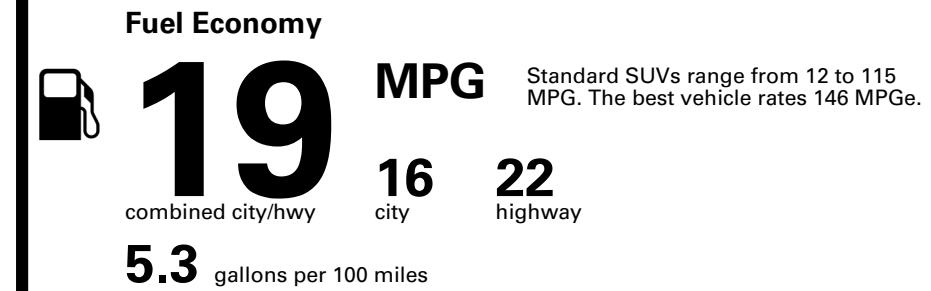

TOTAL PRICE: \$85,470.00

EMISSIONS:
This vehicle is certified to meet emission requirements in all 50 states

EPA DOT Fuel Economy and Environment

Gasoline Vehicle

You spend \$8,000
more in fuel costs over 5 years compared to the average new vehicle.

Annual fuel cost \$3,300

Fuel Economy & Greenhouse Gas Rating (tailpipe only)

Smog Rating (tailpipe only)

This vehicle emits 473 grams CO₂ per mile. The best emits 0 grams per mile (tailpipe only). Producing and distributing fuel also create emissions; learn more at fueleconomy.gov.