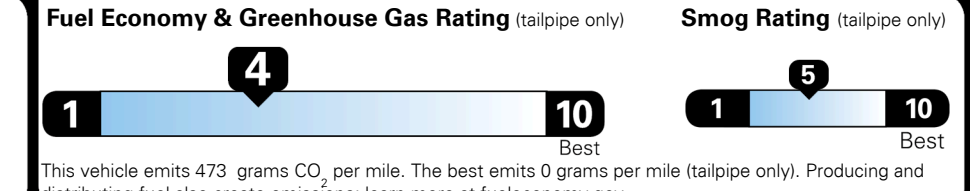

TOTAL PRICE: \$85,470.00

EPA DOT Fuel Economy and Environment

Gasoline Vehicle

Fuel Economy

19 MPG
 combined city/hwy

16 MPG
 city

22 MPG
 highway

5.3 gallons per 100 miles

Standard SUVs range from 12 to 115 MPG. The best vehicle rates 146 MPGe.

You spend \$8,000
 more in fuel costs over 5 years compared to the average new vehicle.

Annual fuel cost \$3,300

Actual results will vary for many reasons, including driving conditions and how you drive and maintain your vehicle. The average new vehicle gets 29 MPG and costs \$8,500 to fuel over 5 years. Cost estimates are based on 15,000 miles per year at \$ 4.15 per gallon. MPGe is miles per gasoline gallon equivalent. Vehicle emissions are a significant cause of climate change and smog.