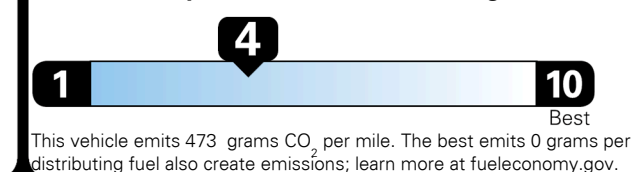

22 MPG
 highway

5.3 gallons per 100 miles

Standard SUVs range from 12 to 115 MPG. The best vehicle rates 146 MPGe.

You spend \$8,000
 more in fuel costs over 5 years compared to the average new vehicle.

Annual fuel cost \$3,300

Fuel Economy & Greenhouse Gas Rating (tailpipe only)

Smog Rating (tailpipe only)

Actual results will vary for many reasons, including driving conditions and how you drive and maintain your vehicle. The average new vehicle gets 29 MPG and costs \$8,500 to fuel over 5 years. Cost estimates are based on 15,000 miles per year at \$ 4.15 per gallon. MPGe is miles per gasoline gallon equivalent. Vehicle emissions are a significant cause of climate change and smog.