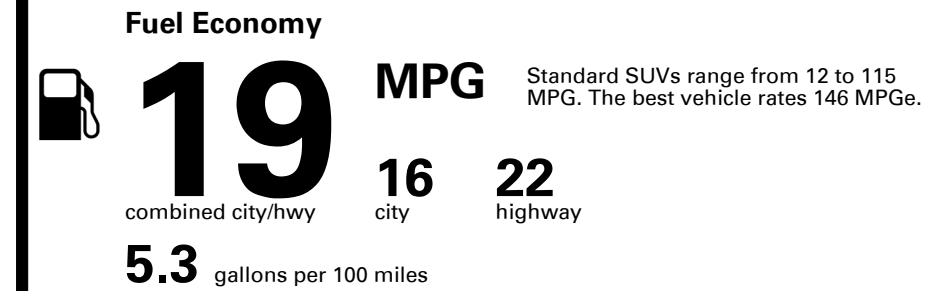

3.5T PRESTIGE FEATURES

- 22-inch Alloy Wheels
- Nappa Leather Seating Surfaces
- Microfiber Suede Headliner & Pillars
- Ventilated 2nd Row Seats (outboard)
- Heated Front Console Armrest
- Soft-Close Doors / Power Rear Side Sunshades
- Digital Rearview Mirror
- Active Noise Control

Full Tank of Gas

GENESIS WARRANTY

- 5-year/60,000-mile New Vehicle Warranty*
- 10-year/100,000-mile Powertrain Warranty*
- 7-year/Unlimited-mile Anti-perforation Warranty*
- Limited warranties, see retailer for details

Manufacturer's Suggested Retail Price: $82,330.00

ADDED FEATURES:

· *STORR GREEN MATTE(MKG) Paint $1,500.00

Accessories

- *Cargo Blocks $40.00
- *First Aid Kit $65.00
- *All Season Fitted Liners $235.00
- *Fragrance Cartridges $160.00
- *NFC Key Card $30.00
- *Severe Weather Kit $85.00

SOLD TO: TX738
GENESIS OF WEST HOUSTON
16803 KATY FREEWAY
HOUSTON TX 77094

SHIPPED TO: TX738

Inland Freight & Handling : $1,495.00

VIN: KMUHEESC0TU341921	EXTERIOR COLOR: STORR GREEN MATTE	INTERIOR/SEAT COLOR: VANILLA BEIGE/SMOKY
MODEL: V0492A65	PORT OF ENTRY: NC	ACCESSORY WEIGHT: 19 lbs./ 9 kgs.

TOTAL PRICE: $85,940.00

EMISSIONS:
This vehicle is certified to meet emission requirements in all 50 states

EPA DOT Fuel Economy and Environment

Gasoline Vehicle

You spend $8,000
more in fuel costs over 5 years compared to the average new vehicle.

Annual fuel cost $3,300

Fuel Economy & Greenhouse Gas Rating (tailpipe only)

Smog Rating (tailpipe only)

This vehicle emits 473 grams CO₂ per mile. The best emits 0 grams per mile (tailpipe only). Producing and distributing fuel also create emissions; learn more at fueleconomy.gov.

Actual results will vary for many reasons, including driving conditions and how you drive and maintain your vehicle. The average new vehicle gets 29 MPG and costs $8,500 to fuel over 5 years. Cost estimates are based on 15,000 miles per year at $ 4.15 per gallon. MPGe is miles per gasoline gallon equivalent. Vehicle emissions are a significant cause of climate change and smog.

fueleconomy.gov

Calculate personalized estimates and compare vehicles

GOVERNMENT 5-STAR SAFETY RATINGS

Overall Vehicle Score	★★★★★
Based on the combined rating of frontal, side and rollover. Should ONLY be compared to other vehicles of similar size and weight.	
Frontal Crash	★★★★
Based on the risk of injury in a frontal impact. Should ONLY be compared to other vehicles of similar size and weight.	
Side Crash	★★★★★
Based on the risk of injury in a side impact.	
Rollover	★★★★
Based on the risk of rollover in a single-vehicle crash.	

Star ratings range from 1 to 5 stars (★★★★★) with 5 being the highest.
Source: National Highway Traffic Safety Administration (NHTSA).
www.safercar.gov or 1-888-327-4236

Manufacturer's suggested retail price includes manufacturer's recommended pre-delivery service. Gasoline license and title fees state and local taxes and dealer installed options and accessories are not included in the manufacturer's suggested retail price. This label has been affixed to this vehicle by Genesis Motor America, pursuant to the requirements of 15 U.S.C. 1231 et seq. which prohibits its removal or alteration prior to delivery to the ultimate purchaser.

PARTS CONTENT INFORMATION		
FOR VEHICLES IN THIS CARLINE:	U.S./CANADIAN PARTS CONTENT:	3 %
MAJOR SOURCES OF FOREIGN PARTS CONTENT:	KOREA: 80 %	
FOR THIS VEHICLE:	FINAL ASSEMBLY POINT:	ULSAN, KOREA
	COUNTRY OF ORIGIN:	
ENGINE: KOREA	TRANSMISSION: KOREA	
Note: Parts content does not include final assembly, distribution, or other non-parts costs.