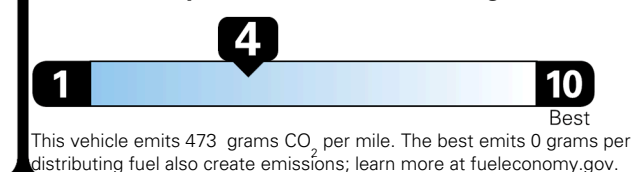

22 MPG
highway

5.3 gallons per 100 miles

Standard SUVs range from 12 to 115 MPG. The best vehicle rates 146 MPGe.

You spend \$8,000
more in fuel costs over 5 years
compared to the average new vehicle.

Annual fuel cost \$3,300

Fuel Economy & Greenhouse Gas Rating (tailpipe only)

Smog Rating (tailpipe only)

Actual results will vary for many reasons, including driving conditions and how you drive and maintain your vehicle. The average new vehicle gets 29 MPG and costs \$8,500 to fuel over 5 years. Cost estimates are based on 15,000 miles per year at \$ 4.15 per gallon. MPGe is miles per gasoline gallon equivalent. Vehicle emissions are a significant cause of climate change and smog.