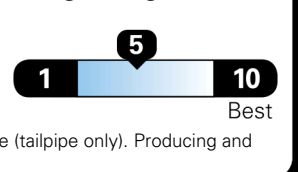

Smog Rating (tailpipe only)

Actual results will vary for many reasons, including driving conditions and how you drive and maintain your vehicle. The average new vehicle gets 29 MPG and costs $8,500 to fuel over 5 years. Cost estimates are based on 15,000 miles per year at $ 4.15 per gallon. MPGe is miles per gasoline gallon equivalent. Vehicle emissions are a significant cause of climate change and smog.

fueleconomy.gov

Calculate personalized estimates and compare vehicles