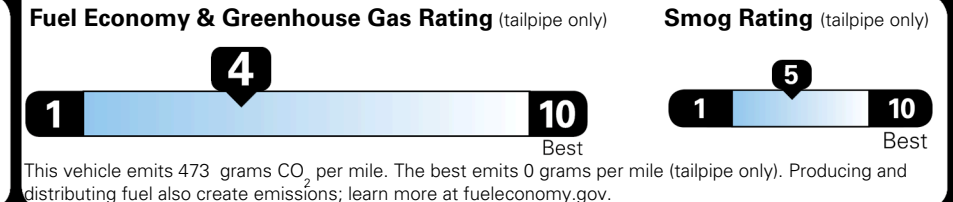

Full Tank of Gas

GENESIS WARRANTY

- 5-year/60,000-mile New Vehicle Warranty*
- 10-year/100,000-mile Powertrain Warranty*
- 7-year/Unlimited-mile Anti-perforation Warranty*
- Limited warranties, see retailer for details

Manufacturer's Suggested Retail Price: $82,330.00

ADDED FEATURES:

- *MAKALU GRAY(NCM) Paint $650.00
- Accessories
- *Tow Hitch $805.00
- *Mudguards $170.00
- *Fragrance Cartridges $160.00
- *Bumper Applique $90.00
- *Severe Weather Kit $85.00
- *Cargo Blocks $40.00
- *NFC Key Card $30.00

SOLD TO: VA701   **SHIPPED TO: VA701**
GENESIS OF ALEXANDRIA
1801 MOUNT VERNON AVE
ALEXANDRIA VA 22301

VIN: KMUHEESC0TU351753	EXTERIOR COLOR: MAKALU GRAY	INTERIOR/SEAT COLOR: EARTH BROWN/SMOKY
MODEL: 8S9AAJ9GW7A5	PORT OF ENTRY: PH	ACCESSORY WEIGHT: 81 lbs./ 37 kgs.

EMISSIONS:
This vehicle is certified to meet emission requirements in all 50 states

Inland Freight & Handling : $1,495.00

TOTAL PRICE: $85,855.00

124 A 1526DON

EPA DOT Fuel Economy and Environment

Gasoline Vehicle

Fuel Economy

19 MPG
combined city/hwy

16 MPG
city

22 MPG
highway

5.3 gallons per 100 miles

Standard SUVs range from 12 to 115 MPG. The best vehicle rates 146 MPGe.

You spend $8,000
more in fuel costs over 5 years compared to the average new vehicle.

Annual fuel cost $3,300

Actual results will vary for many reasons, including driving conditions and how you drive and maintain your vehicle. The average new vehicle gets 29 MPG and costs $8,500 to fuel over 5 years. Cost estimates are based on 15,000 miles per year at $ 4.15 per gallon. MPGe is miles per gasoline gallon equivalent. Vehicle emissions are a significant cause of climate change and smog.

fueleconomy.gov

Calculate personalized estimates and compare vehicles

GOVERNMENT 5-STAR SAFETY RATINGS

Overall Vehicle Score ★ ★ ★ ★ ★

Based on the combined rating of frontal, side and rollover. Should ONLY be compared to other vehicles of similar size and weight.

Frontal Crash	Driver Passenger	★ ★ ★ ★
Based on the risk of injury in a frontal impact. Should ONLY be compared to other vehicles of similar size and weight.		
Side Crash	Front seat Rear seat	★ ★ ★ ★ ★
Based on the risk of injury in a side impact.		
Rollover		★ ★ ★ ★
Based on the risk of rollover in a single-vehicle crash.		

Star ratings range from 1 to 5 stars (★★★★★) with 5 being the highest.
Source: National Highway Traffic Safety Administration (NHTSA).
www.safercar.gov or 1-888-327-4236

Manufacturer's suggested retail price includes manufacturer's recommended pre-delivery service. Gasoline license and title fees state and local taxes and dealer installed options and accessories are not included in the manufacturer's suggested retail price. This label has been affixed to this vehicle by Genesis Motor America, pursuant to the requirements of 15 U.S.C. 1231 et seq. which prohibits its removal or alteration prior to delivery to the ultimate purchaser.

PARTS CONTENT INFORMATION

FOR VEHICLES IN THIS CARLINE: U.S./CANADIAN PARTS CONTENT: 3 %

MAJOR SOURCES OF FOREIGN PARTS CONTENT: KOREA: 80 %

FOR THIS VEHICLE: FINAL ASSEMBLY POINT: ULSAN, KOREA

COUNTRY OF ORIGIN:

ENGINE: KOREA   TRANSMISSION: KOREA

Note: Parts content does not include final assembly, distribution, or other non-parts costs.