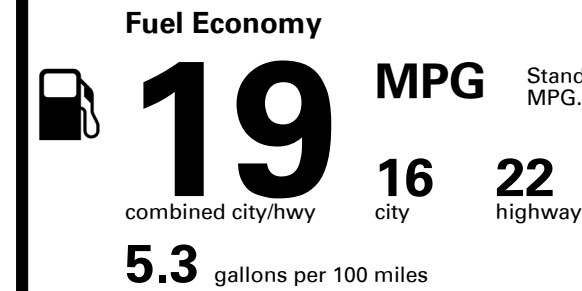

Inland Freight & Handling : \$1,495.00

TOTAL PRICE: \$84,675.00

227 A 2316HLIBER 96

EPA DOT Fuel Economy and Environment

Gasoline Vehicle

Standard SUVs range from 12 to 115 MPG. The best vehicle rates 146 MPGe.

You spend \$8,000
more in fuel costs over 5 years
 compared to the average new vehicle.

Annual fuel cost \$3,300

Fuel Economy & Greenhouse Gas Rating (tailpipe only)

Smog Rating (tailpipe only)

This vehicle emits 473 grams CO₂ per mile. The best emits 0 grams per mile (tailpipe only). Producing and distributing fuel also create emissions; learn more at fueleconomy.gov.