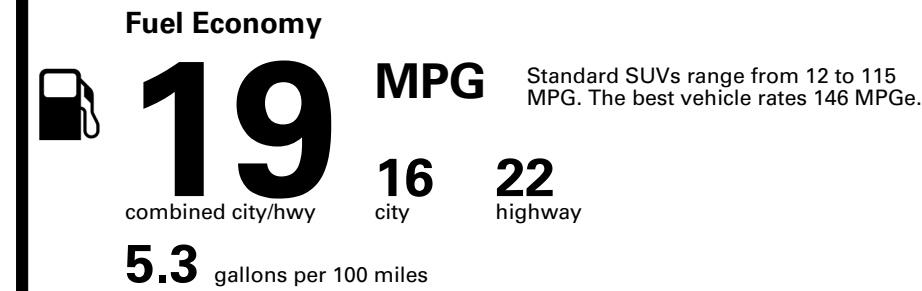

## EPA DOT Fuel Economy and Environment

Gasoline Vehicle

**You spend \$8,000**  
**more in fuel costs over 5 years**  
 compared to the average new vehicle.

**Annual fuel cost \$3,300**

**Fuel Economy & Greenhouse Gas Rating** (tailpipe only)